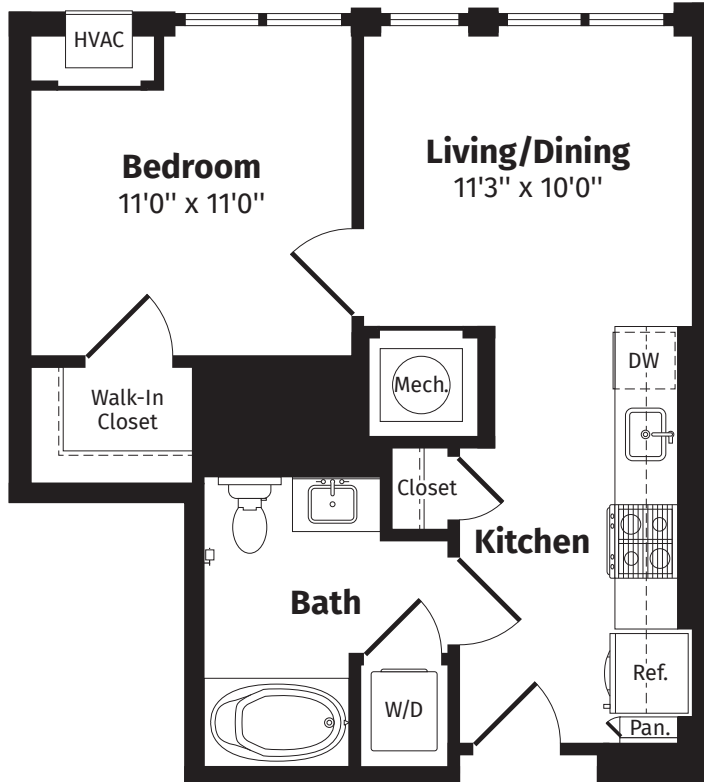

riverhouse9
AT PORT IMPERIAL

A1

492 Sq. Ft.* 1 BED | 1 BATH | APARTMENT NUMBER:

4th-11th Floor

*All dimensions are approximate and subject to normal construction variances and tolerances. Plans may contain variations by apartment location.

riverhouse9
AT PORT IMPERIAL

A1 TERRACE

492 Sq. Ft.* 1 BED | 1 BATH | APARTMENT NUMBER:

*All dimensions are approximate and subject to normal construction variances and tolerances. Plans may contain variations by apartment location.