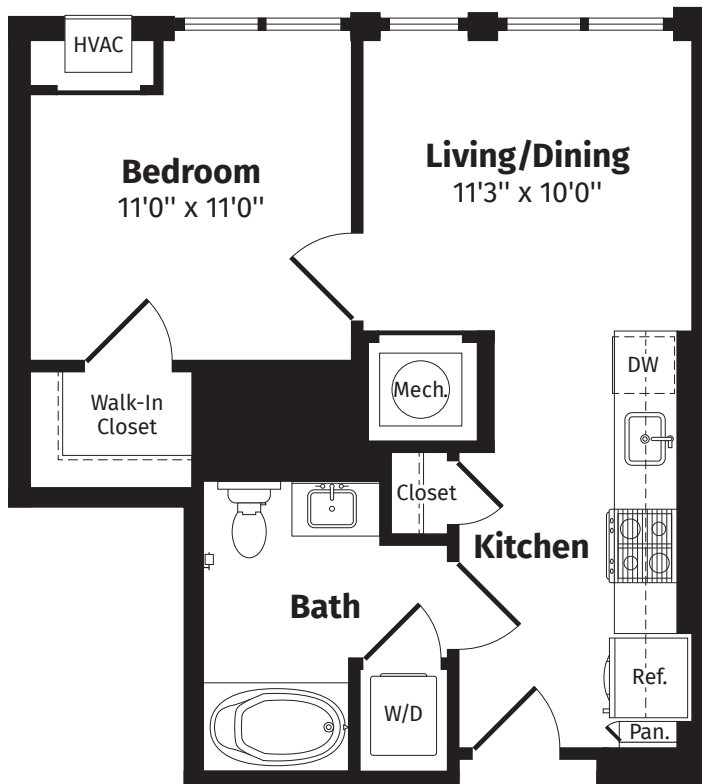

riverhouse9
AT PORT IMPERIAL

A1

492 Sq. Ft.* 1 BED | 1 BATH | APARTMENT NUMBER:

4th-11th Floor

*All dimensions are approximate and subject to normal construction variances and tolerances. Plans may contain variations by apartment location.

riverhouse9
AT PORT IMPERIAL

A1 TERRACE

492 Sq. Ft.* 1 BED | 1 BATH | APARTMENT NUMBER:

*All dimensions are approximate and subject to normal construction variances and tolerances. Plans may contain variations by apartment location.