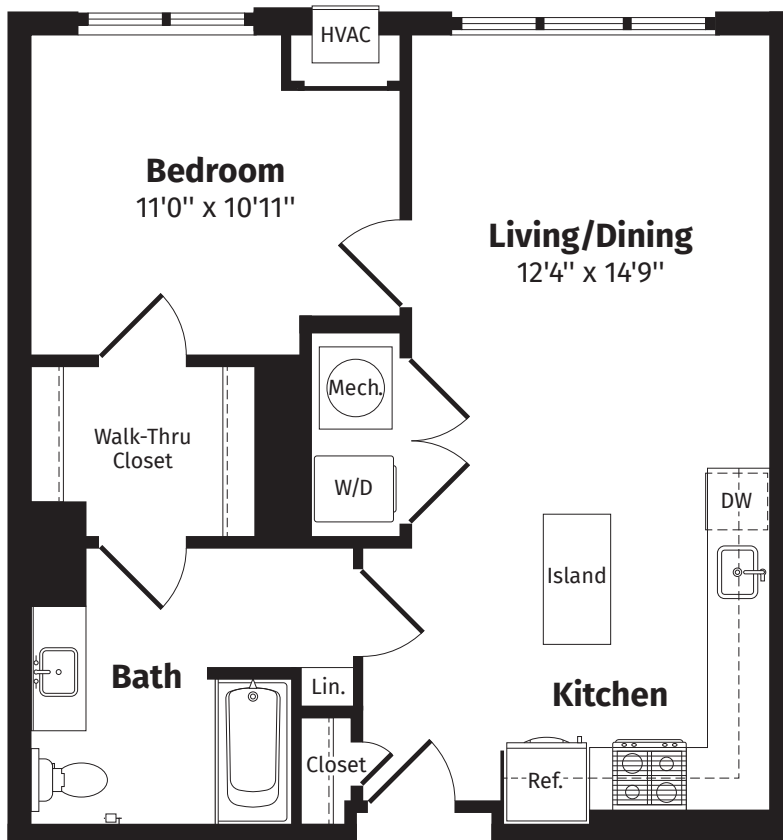

riverhouse9
AT PORT IMPERIAL

A2

671 Sq. Ft.* 1 BED | 1 BATH | APARTMENT NUMBER:

4th Floor

5th Floor

6th-11th Floor

*All dimensions are approximate and subject to normal construction variances and tolerances. Plans may contain variations by apartment location.

riverhouse9
AT PORT IMPERIAL

A2 PATIO

671 Sq. Ft.* 1 BED | 1 BATH | APARTMENT NUMBER:

4th Floor

*All dimensions are approximate and subject to normal construction variances and tolerances. Plans may contain variations by apartment location.

riverhouse9
AT PORT IMPERIAL

A2 BALCONY

671 Sq. Ft.* 1 BED | 1 BATH | APARTMENT NUMBER:

5th, 7th, 9th and 11th Floor

*All dimensions are approximate and subject to normal construction variances and tolerances. Plans may contain variations by apartment location.