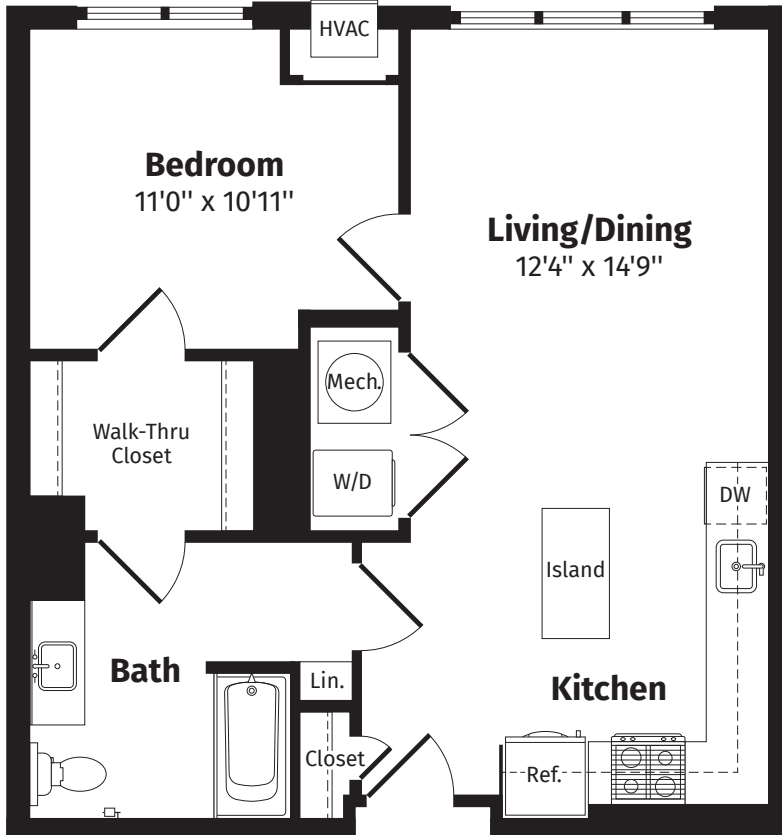

riverhouse9
AT PORT IMPERIAL

A2

671 Sq. Ft.* 1 BED | 1 BATH | APARTMENT NUMBER:

4th Floor

5th Floor

6th-11th Floor

*All dimensions are approximate and subject to normal construction variances and tolerances. Plans may contain variations by apartment location.

riverhouse9
AT PORT IMPERIAL

A2 PATIO

671 Sq. Ft.* 1 BED | 1 BATH | APARTMENT NUMBER:

4th Floor

*All dimensions are approximate and subject to normal construction variances and tolerances. Plans may contain variations by apartment location.

riverhouse9
AT PORT IMPERIAL

A2 BALCONY

671 Sq. Ft.* 1 BED | 1 BATH | APARTMENT NUMBER:

5th, 7th, 9th and 11th Floor

*All dimensions are approximate and subject to normal construction variances and tolerances. Plans may contain variations by apartment location.