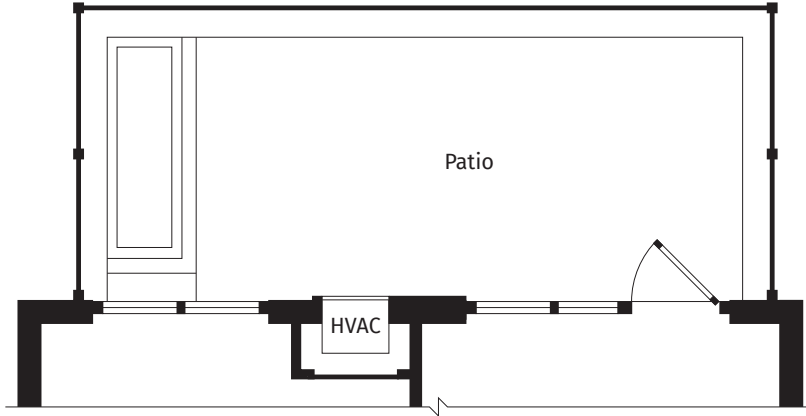

riverhouse9
AT PORT IMPERIAL

A2

671 Sq. Ft.* 1 BED | 1 BATH | APARTMENT NUMBER:

4th Floor

5th Floor

6th-11th Floor

*All dimensions are approximate and subject to normal construction variances and tolerances. Plans may contain variations by apartment location.

riverhouse9
AT PORT IMPERIAL

A2 PATIO

671 Sq. Ft.* 1 BED | 1 BATH | APARTMENT NUMBER:

4th Floor

*All dimensions are approximate and subject to normal construction variances and tolerances. Plans may contain variations by apartment location.

riverhouse9
AT PORT IMPERIAL

A2 BALCONY

671 Sq. Ft.* 1 BED | 1 BATH | APARTMENT NUMBER:

5th, 7th, 9th and 11th Floor

*All dimensions are approximate and subject to normal construction variances and tolerances. Plans may contain variations by apartment location.