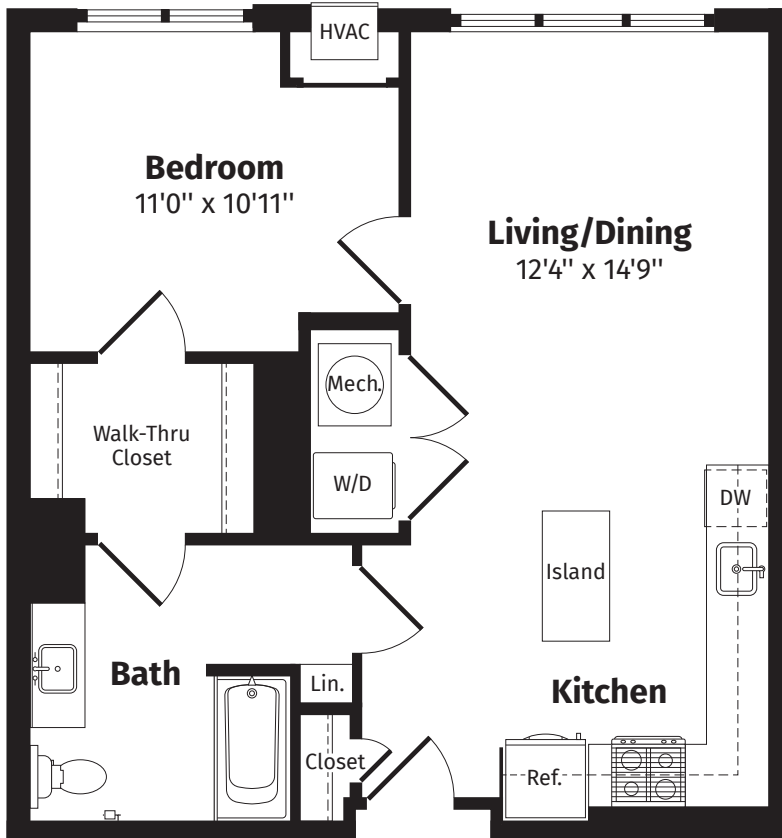

riverhouse9
AT PORT IMPERIAL

A2

671 Sq. Ft.* 1 BED | 1 BATH | APARTMENT NUMBER:

4th Floor

5th Floor

6th-11th Floor

*All dimensions are approximate and subject to normal construction variances and tolerances. Plans may contain variations by apartment location.

riverhouse9
AT PORT IMPERIAL

A2 PATIO

671 Sq. Ft.* 1 BED | 1 BATH | APARTMENT NUMBER:

4th Floor

*All dimensions are approximate and subject to normal construction variances and tolerances. Plans may contain variations by apartment location.

riverhouse9
AT PORT IMPERIAL

A2 BALCONY

671 Sq. Ft.* 1 BED | 1 BATH | APARTMENT NUMBER:

5th, 7th, 9th and 11th Floor

*All dimensions are approximate and subject to normal construction variances and tolerances. Plans may contain variations by apartment location.