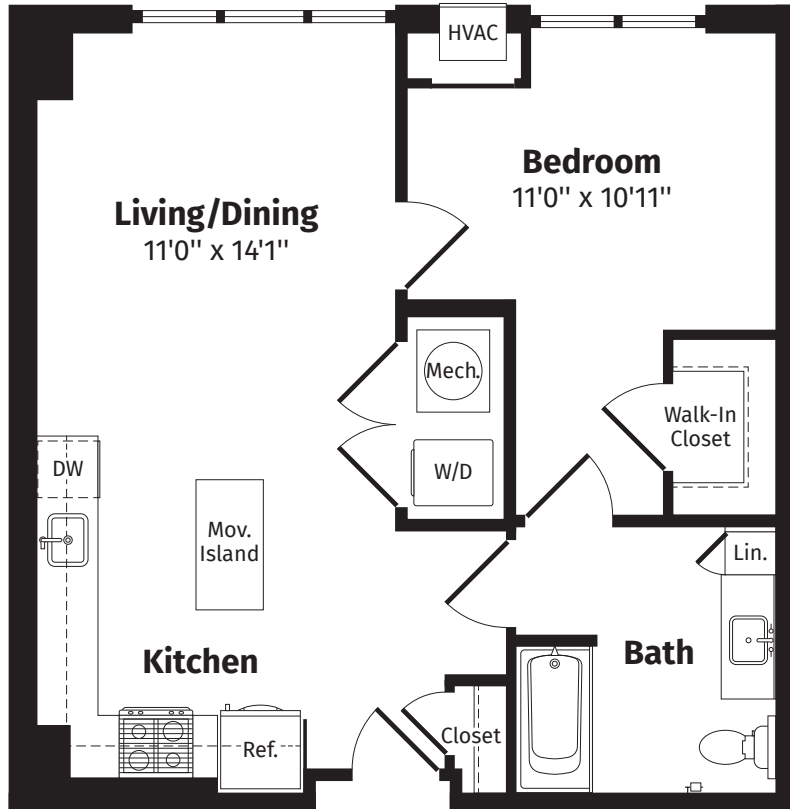

riverhouse9
AT PORT IMPERIAL

A3

648 Sq. Ft.* 1 BED | 1 BATH | APARTMENT NUMBER:

3rd Floor

*All dimensions are approximate and subject to normal construction variances and tolerances. Plans may contain variations by apartment location.