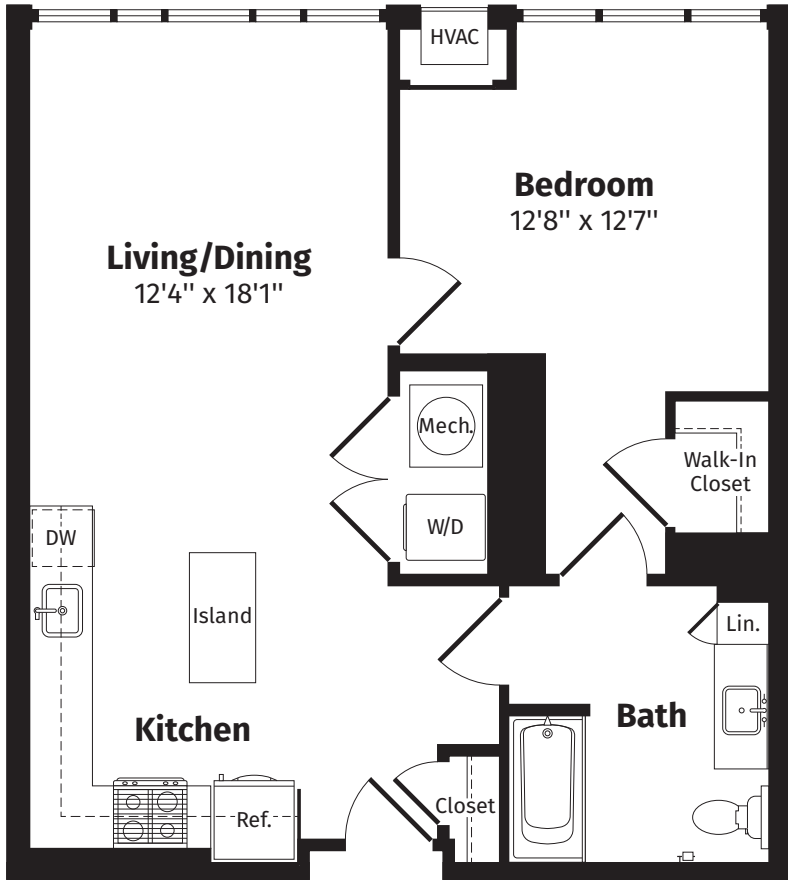

riverhouse9  
AT PORT IMPERIAL

**A4**

716 Sq. Ft.\* 1 BED | 1 BATH | APARTMENT NUMBER: .....

4th Floor

10th Floor

\*All dimensions are approximate and subject to normal construction variances and tolerances. Plans may contain variations by apartment location.