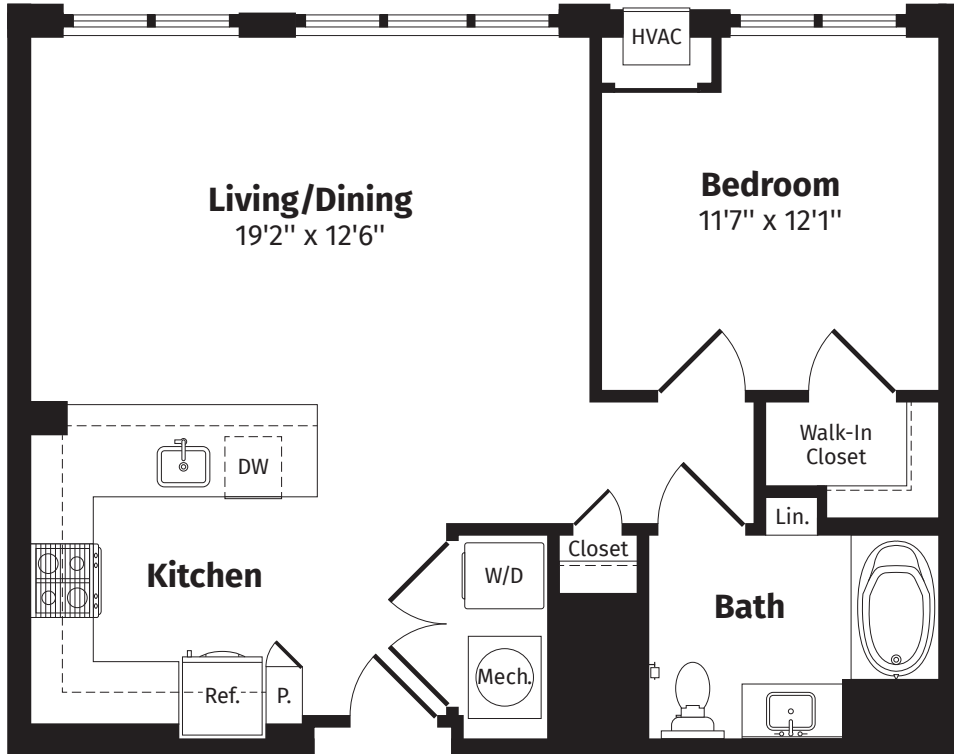

riverhouse9
AT PORT IMPERIAL

A5

733-792 Sq. Ft.* 1 BED | 1 BATH | APARTMENT NUMBER:

5th Floor

6th-10th Floor

11th Floor

*All dimensions are approximate and subject to normal construction variances and tolerances. Plans may contain variations by apartment location.

riverhouse9
AT PORT IMPERIAL

A5 PATIO

733-792 Sq. Ft.* 1 BED | 1 BATH | APARTMENT NUMBER:

4th Floor

*All dimensions are approximate and subject to normal construction variances and tolerances. Plans may contain variations by apartment location.

riverhouse9
AT PORT IMPERIAL

A5 BALCONY

733-792 Sq. Ft.* 1 BED | 1 BATH | APARTMENT NUMBER:

6th-10th Floor

*All dimensions are approximate and subject to normal construction variances and tolerances. Plans may contain variations by apartment location.

riverhouse9
AT PORT IMPERIAL

A5 TERRACE

733-792 Sq. Ft.* 1 BED | 1 BATH | APARTMENT NUMBER:

4th Floor

*All dimensions are approximate and subject to normal construction variances and tolerances. Plans may contain variations by apartment location.