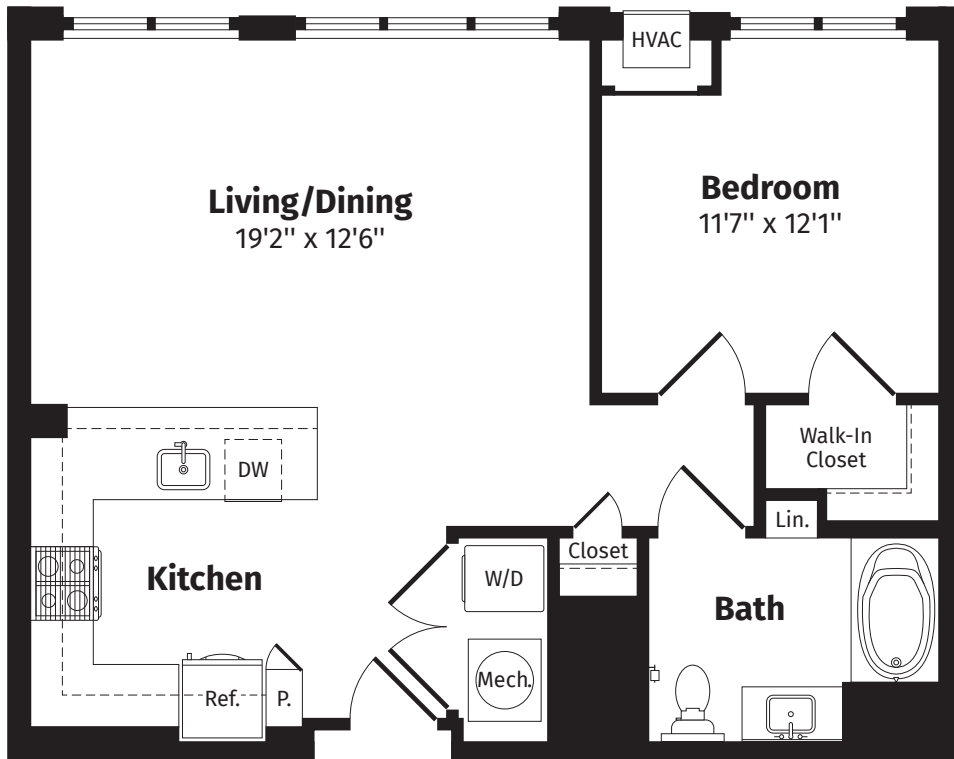

riverhouse9
AT PORT IMPERIAL

A5

733-792 Sq. Ft.* 1 BED | 1 BATH | APARTMENT NUMBER:

5th Floor

6th-10th Floor

11th Floor

*All dimensions are approximate and subject to normal construction variances and tolerances. Plans may contain variations by apartment location.

riverhouse9
AT PORT IMPERIAL

A5 PATIO

733-792 Sq. Ft.* 1 BED | 1 BATH | APARTMENT NUMBER:

4th Floor

*All dimensions are approximate and subject to normal construction variances and tolerances. Plans may contain variations by apartment location.

riverhouse9
AT PORT IMPERIAL

A5 BALCONY

733-792 Sq. Ft.* 1 BED | 1 BATH | APARTMENT NUMBER:

6th-10th Floor

*All dimensions are approximate and subject to normal construction variances and tolerances. Plans may contain variations by apartment location.

riverhouse9
AT PORT IMPERIAL

A5 TERRACE

733-792 Sq. Ft.* 1 BED | 1 BATH | APARTMENT NUMBER:

4th Floor

*All dimensions are approximate and subject to normal construction variances and tolerances. Plans may contain variations by apartment location.