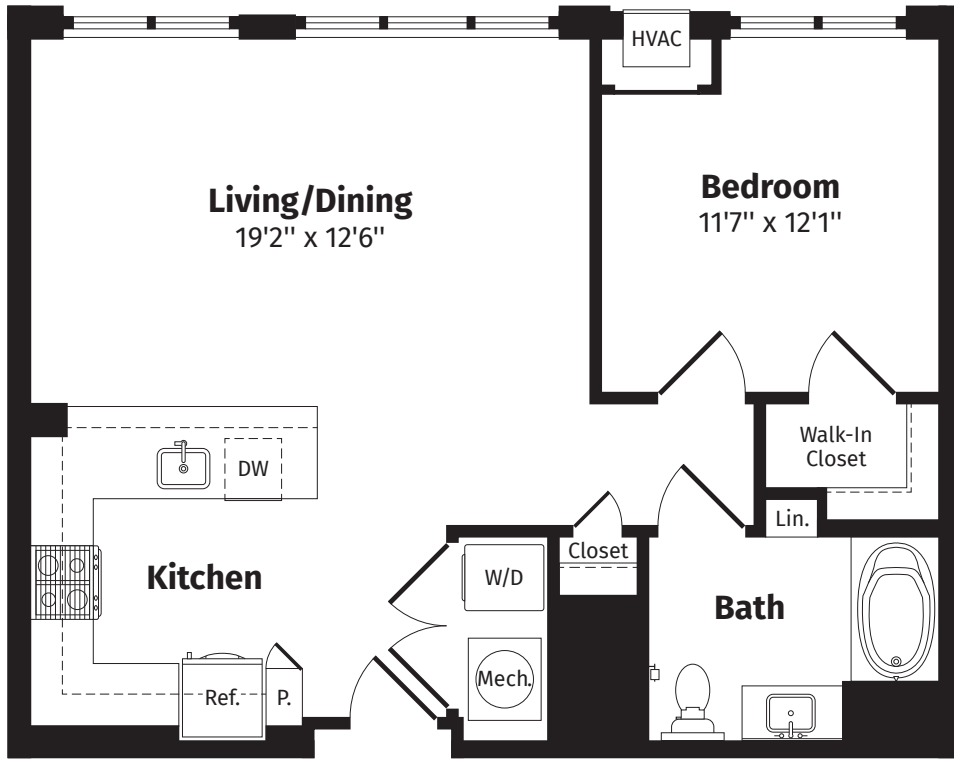

riverhouse9
AT PORT IMPERIAL

A5

733-792 Sq. Ft.* 1 BED | 1 BATH | APARTMENT NUMBER:

5th Floor

6th-10th Floor

11th Floor

*All dimensions are approximate and subject to normal construction variances and tolerances. Plans may contain variations by apartment location.

riverhouse9
AT PORT IMPERIAL

A5 PATIO

733-792 Sq. Ft.* 1 BED | 1 BATH | APARTMENT NUMBER:

4th Floor

*All dimensions are approximate and subject to normal construction variances and tolerances. Plans may contain variations by apartment location.

riverhouse9
AT PORT IMPERIAL

A5 BALCONY

733-792 Sq. Ft.* 1 BED | 1 BATH | APARTMENT NUMBER:

6th-10th Floor

*All dimensions are approximate and subject to normal construction variances and tolerances. Plans may contain variations by apartment location.

riverhouse9
AT PORT IMPERIAL

A5 TERRACE

733-792 Sq. Ft.* 1 BED | 1 BATH | APARTMENT NUMBER:

4th Floor

*All dimensions are approximate and subject to normal construction variances and tolerances. Plans may contain variations by apartment location.