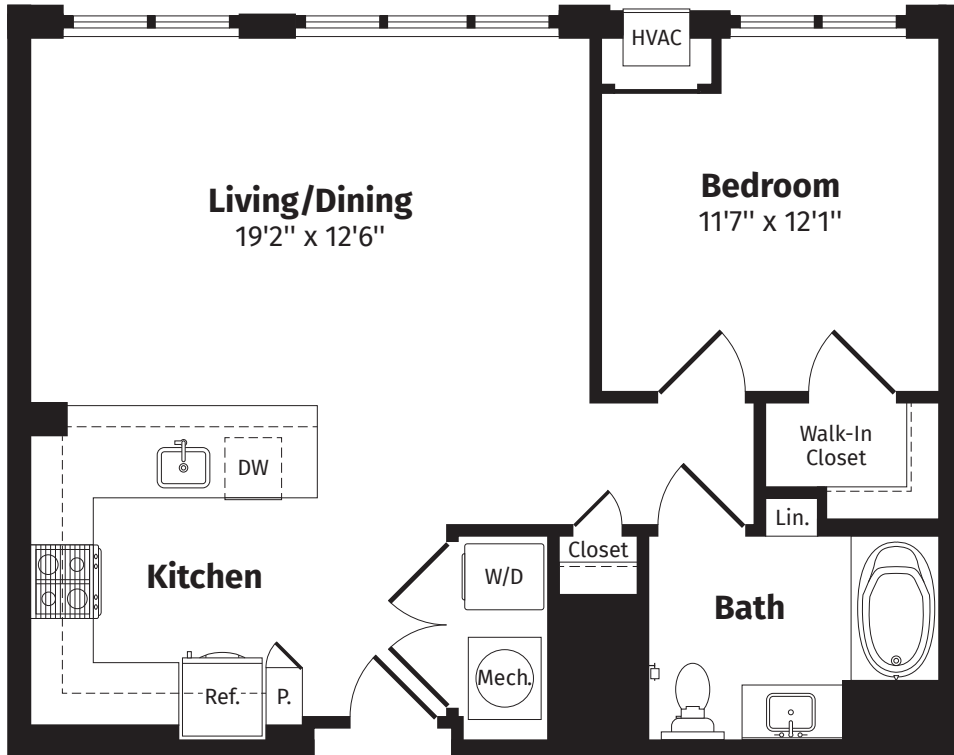

riverhouse9
AT PORT IMPERIAL

A5

733-792 Sq. Ft.* 1 BED | 1 BATH | APARTMENT NUMBER:

5th Floor

6th-10th Floor

11th Floor

*All dimensions are approximate and subject to normal construction variances and tolerances. Plans may contain variations by apartment location.

riverhouse9
AT PORT IMPERIAL

A5 PATIO

733-792 Sq. Ft.* 1 BED | 1 BATH | APARTMENT NUMBER:

4th Floor

*All dimensions are approximate and subject to normal construction variances and tolerances. Plans may contain variations by apartment location.

riverhouse9
AT PORT IMPERIAL

A5 BALCONY

733-792 Sq. Ft.* 1 BED | 1 BATH | APARTMENT NUMBER:

6th-10th Floor

*All dimensions are approximate and subject to normal construction variances and tolerances. Plans may contain variations by apartment location.

riverhouse9
AT PORT IMPERIAL

A5 TERRACE

733-792 Sq. Ft.* 1 BED | 1 BATH | APARTMENT NUMBER:

4th Floor

*All dimensions are approximate and subject to normal construction variances and tolerances. Plans may contain variations by apartment location.