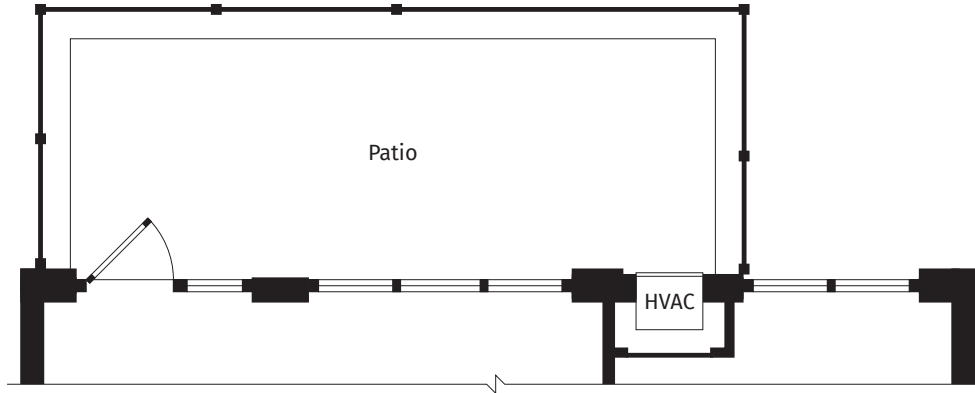

riverhouse9
AT PORT IMPERIAL

A5

733-792 Sq. Ft.* 1 BED | 1 BATH | APARTMENT NUMBER:

5th Floor

6th-10th Floor

11th Floor

*All dimensions are approximate and subject to normal construction variances and tolerances. Plans may contain variations by apartment location.

riverhouse9
AT PORT IMPERIAL

A5 PATIO

733-792 Sq. Ft.* 1 BED | 1 BATH | APARTMENT NUMBER:

4th Floor

*All dimensions are approximate and subject to normal construction variances and tolerances. Plans may contain variations by apartment location.

riverhouse9
AT PORT IMPERIAL

A5 BALCONY

733-792 Sq. Ft.* 1 BED | 1 BATH | APARTMENT NUMBER:

6th-10th Floor

*All dimensions are approximate and subject to normal construction variances and tolerances. Plans may contain variations by apartment location.

riverhouse9
AT PORT IMPERIAL

A5 TERRACE

733-792 Sq. Ft.* 1 BED | 1 BATH | APARTMENT NUMBER:

4th Floor

*All dimensions are approximate and subject to normal construction variances and tolerances. Plans may contain variations by apartment location.