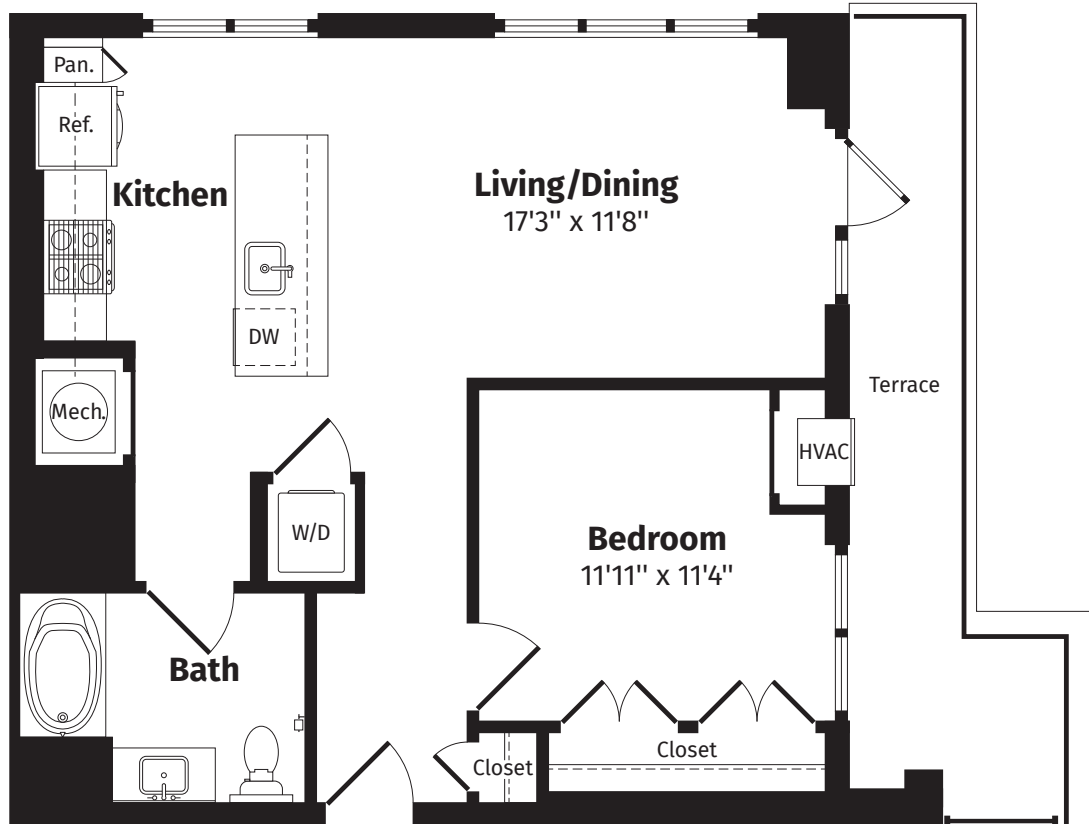

riverhouse9
AT PORT IMPERIAL

A6

716 Sq. Ft.* 1 BED | 1 BATH | APARTMENT NUMBER:

3rd Floor

*All dimensions are approximate and subject to normal construction variances and tolerances. Plans may contain variations by apartment location.