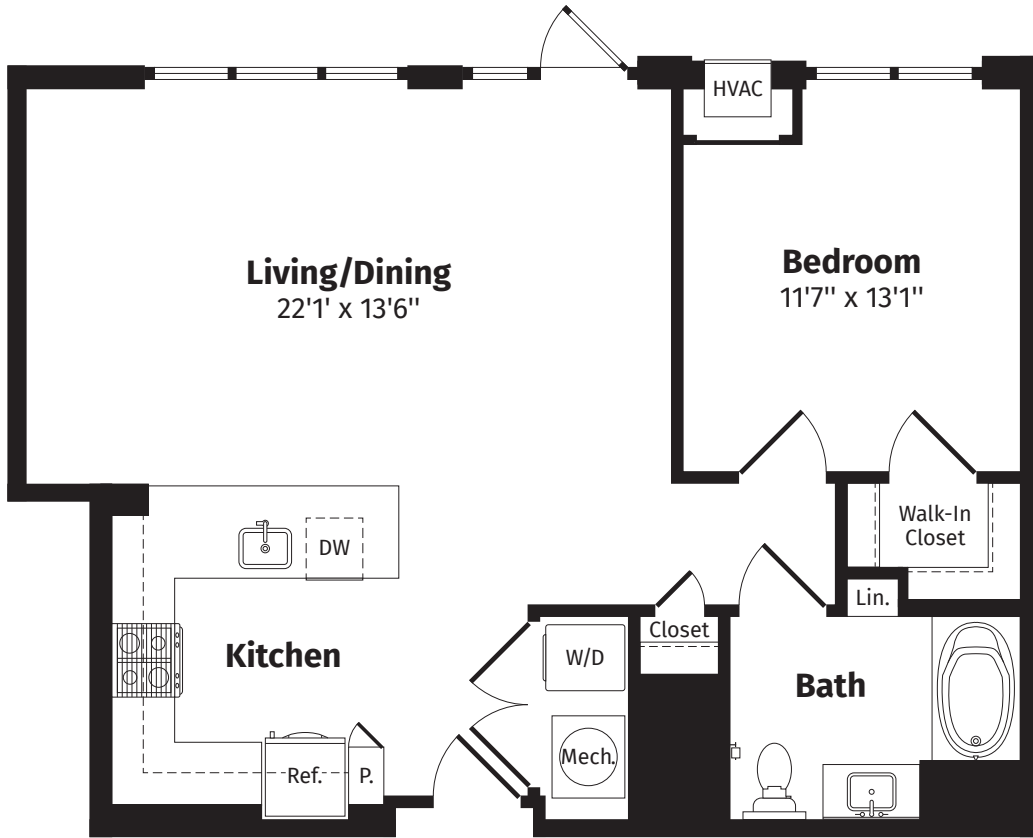

riverhouse9
AT PORT IMPERIAL

A7

803 Sq. Ft.* 1 BED | 1 BATH | APARTMENT NUMBER:

4th Floor

*All dimensions are approximate and subject to normal construction variances and tolerances. Plans may contain variations by apartment location.