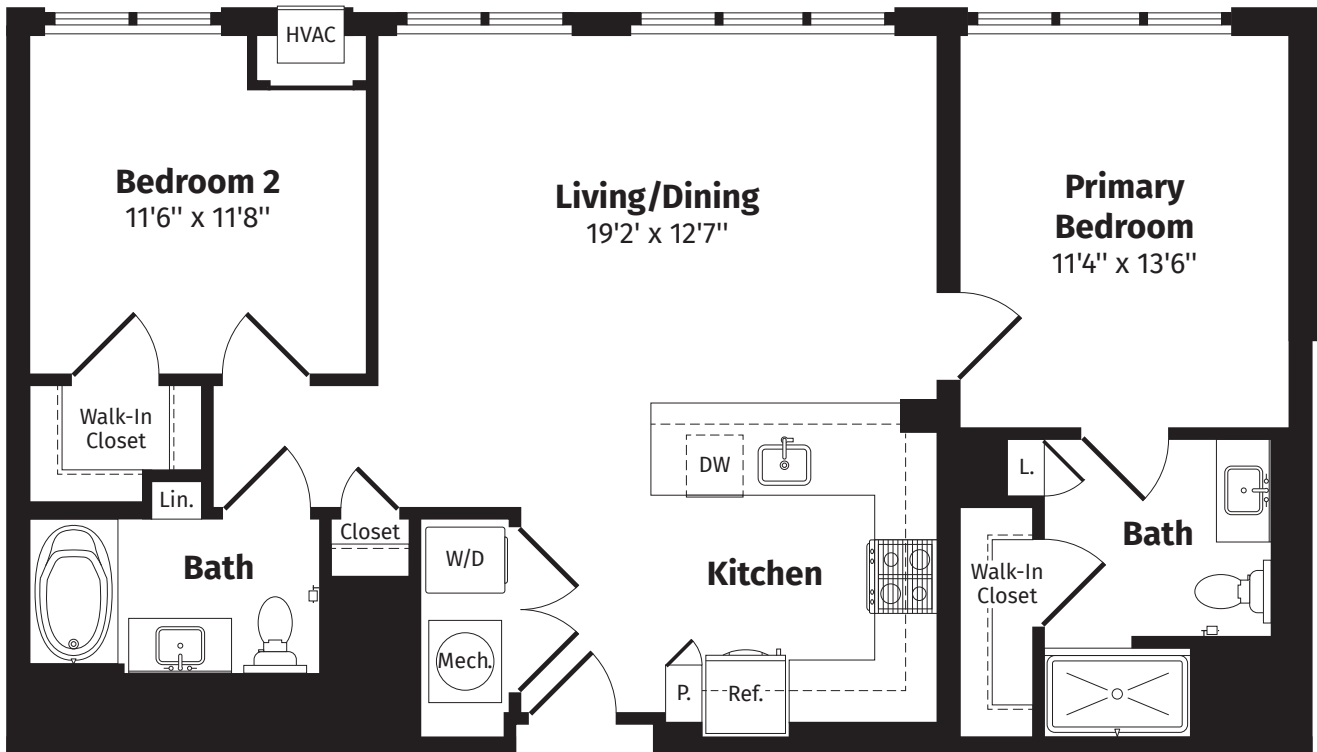

riverhouse9
AT PORT IMPERIAL

B1

1,020 Sq. Ft.* 2 BEDS | 2 BATHS | APARTMENT NUMBER:

5th Floor

6th-10th Floor

11th Floor

*All dimensions are approximate and subject to normal construction variances and tolerances. Plans may contain variations by apartment location.

riverhouse9
AT PORT IMPERIAL

B1 BALCONY

1,020 Sq. Ft.* 2 BEDS | 2 BATHS | APARTMENT NUMBER:

6th-10th Floor

*All dimensions are approximate and subject to normal construction variances and tolerances. Plans may contain variations by apartment location.

riverhouse9
AT PORT IMPERIAL

B1 TERRACE

1,020 Sq. Ft.* 2 BEDS | 2 BATHS | APARTMENT NUMBER:

4th Floor

*All dimensions are approximate and subject to normal construction variances and tolerances. Plans may contain variations by apartment location.