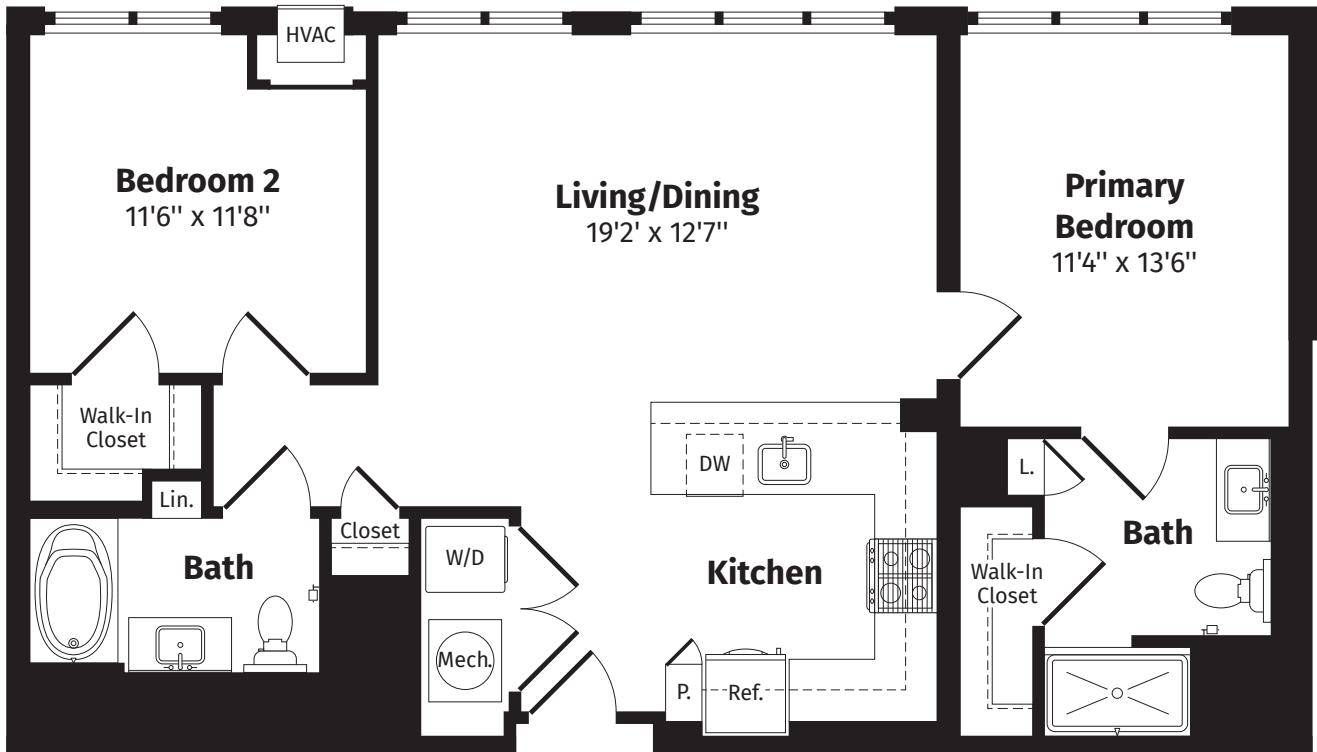

riverhouse9
AT PORT IMPERIAL

B1

1,020 Sq. Ft.* 2 BEDS | 2 BATHS | APARTMENT NUMBER:

5th Floor

6th-10th Floor

11th Floor

*All dimensions are approximate and subject to normal construction variances and tolerances. Plans may contain variations by apartment location.

riverhouse9
AT PORT IMPERIAL

B1 BALCONY

1,020 Sq. Ft.* 2 BEDS | 2 BATHS | APARTMENT NUMBER:

6th-10th Floor

*All dimensions are approximate and subject to normal construction variances and tolerances. Plans may contain variations by apartment location.

riverhouse9
AT PORT IMPERIAL

B1 TERRACE

1,020 Sq. Ft.* 2 BEDS | 2 BATHS | APARTMENT NUMBER:

4th Floor

*All dimensions are approximate and subject to normal construction variances and tolerances. Plans may contain variations by apartment location.