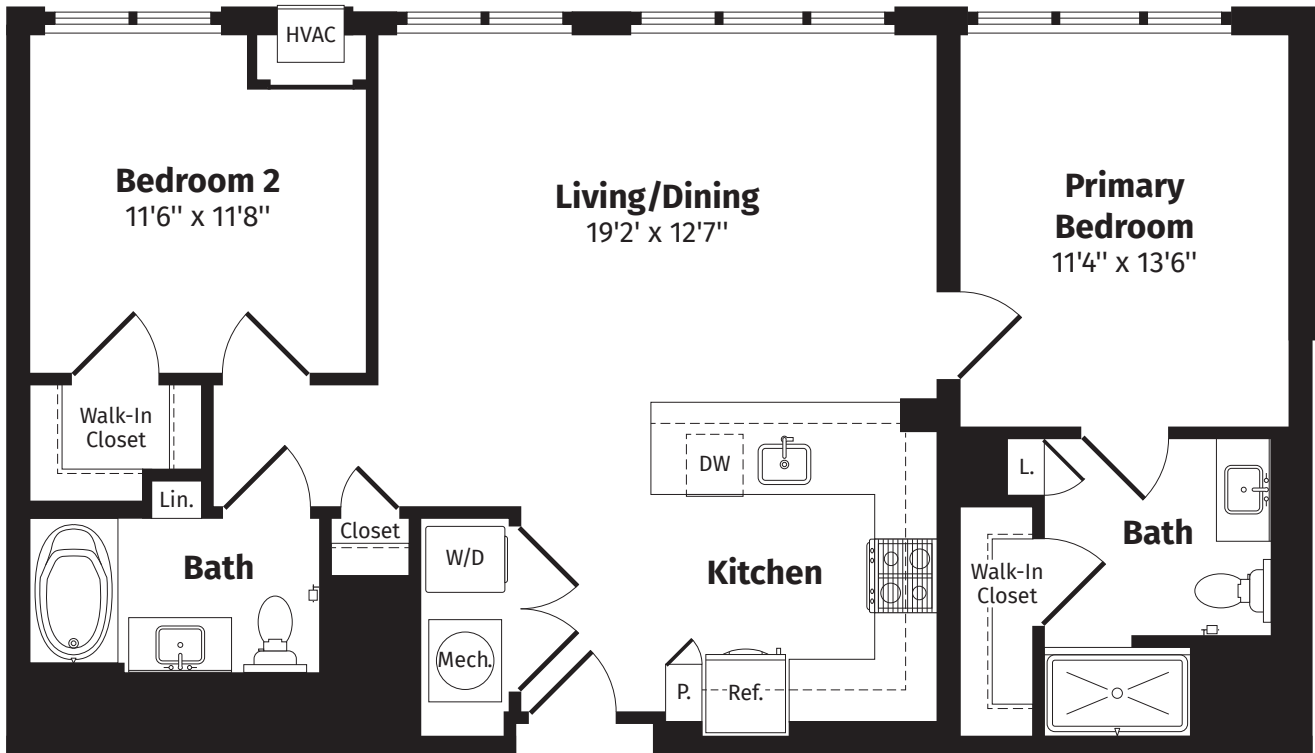

riverhouse9
AT PORT IMPERIAL

B1

1,020 Sq. Ft.* 2 BEDS | 2 BATHS | APARTMENT NUMBER:

5th Floor

6th-10th Floor

11th Floor

*All dimensions are approximate and subject to normal construction variances and tolerances. Plans may contain variations by apartment location.

riverhouse9
AT PORT IMPERIAL

B1 BALCONY

1,020 Sq. Ft.* 2 BEDS | 2 BATHS | APARTMENT NUMBER:

6th-10th Floor

*All dimensions are approximate and subject to normal construction variances and tolerances. Plans may contain variations by apartment location.

riverhouse9
AT PORT IMPERIAL

B1 TERRACE

1,020 Sq. Ft.* 2 BEDS | 2 BATHS | APARTMENT NUMBER:

4th Floor

*All dimensions are approximate and subject to normal construction variances and tolerances. Plans may contain variations by apartment location.