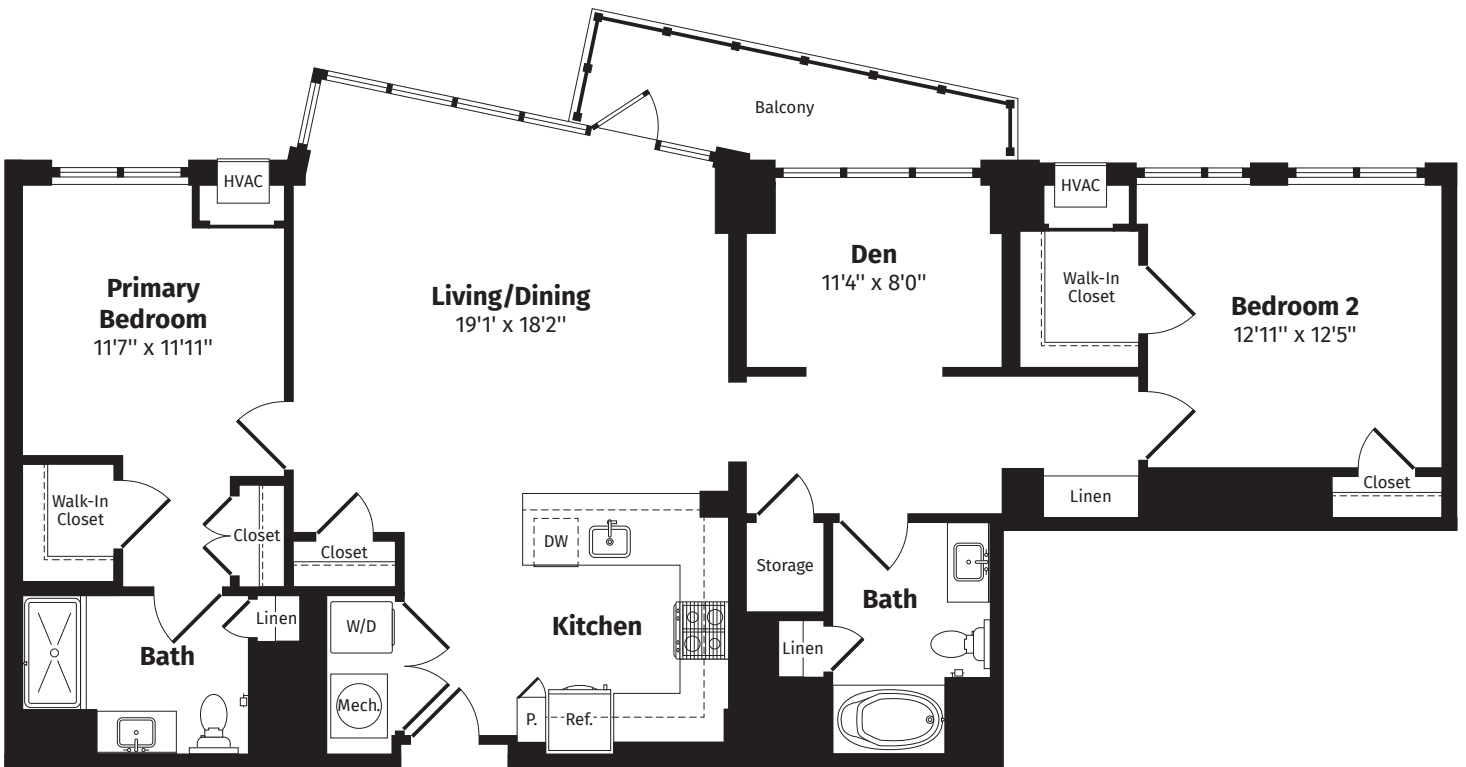

riverhouse9
AT PORT IMPERIAL

B10

1,393 Sq. Ft.* 2 BEDS | 2 BATHS | DEN | APARTMENT NUMBER:

*All dimensions are approximate and subject to normal construction variances and tolerances. Plans may contain variations by apartment location.