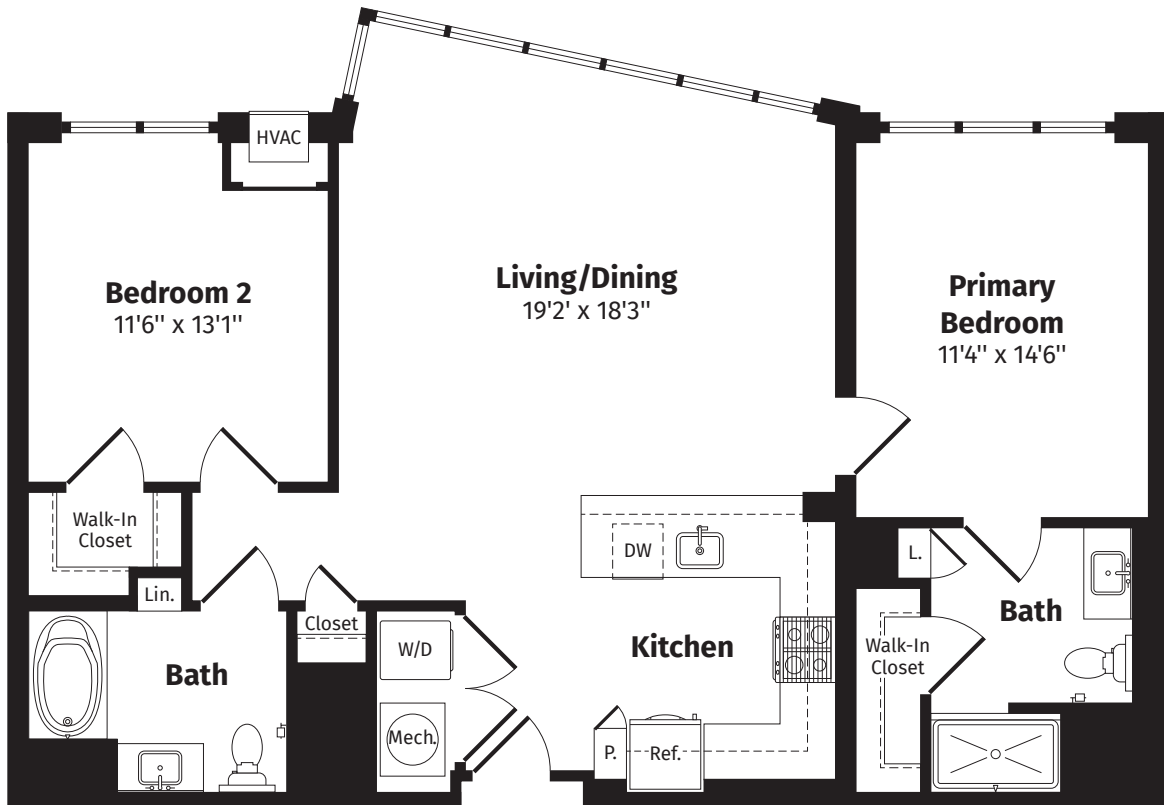

riverhouse9  
AT PORT IMPERIAL

**B3**

1,109 Sq. Ft.\* 2 BEDS | 2 BATHS | APARTMENT NUMBER: .....

Balcony available on floors 5-10. Closet spaces vary on the B3 floor plans.

4th Floor

5th Floor

6th and 8th-10th Floor

\*All dimensions are approximate and subject to normal construction variances and tolerances. Plans may contain variations by apartment location.