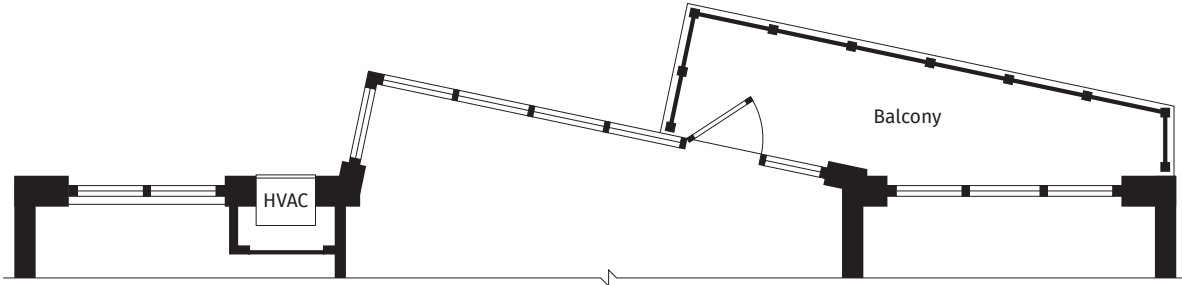

riverhouse9  
AT PORT IMPERIAL

**B3**

1,109 Sq. Ft.\* 2 BEDS | 2 BATHS | APARTMENT NUMBER: .....

Balcony available on floors 5-10. Closet spaces vary on the B3 floor plans.

4th Floor

5th Floor

6th and 8th-10th Floor

\*All dimensions are approximate and subject to normal construction variances and tolerances. Plans may contain variations by apartment location.