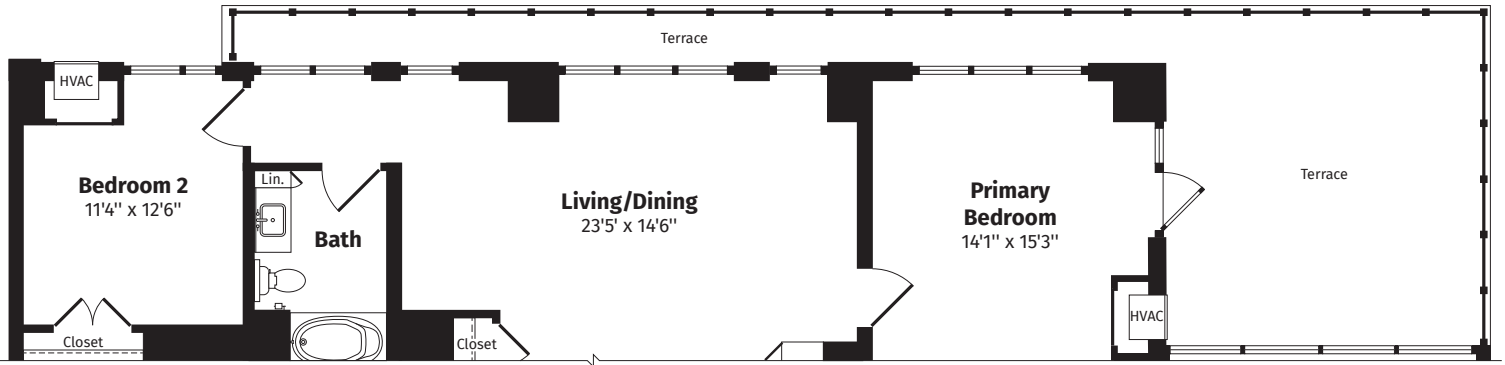

riverhouse9
AT PORT IMPERIAL

B4

1,184 Sq. Ft.* 2 BEDS | 2 BATHS | APARTMENT NUMBER:

Balcony not included in Terrace floor plan option.

*All dimensions are approximate and subject to normal construction variances and tolerances. Plans may contain variations by apartment location.