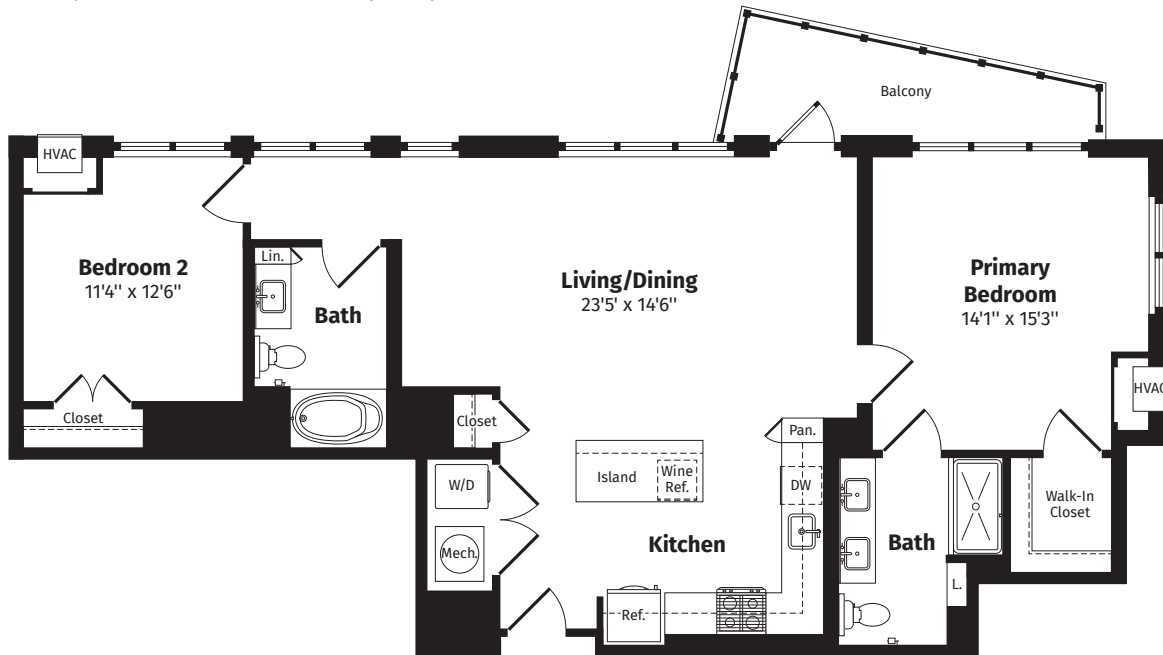

riverhouse9
AT PORT IMPERIAL

B4

1,184 Sq. Ft.* 2 BEDS | 2 BATHS | APARTMENT NUMBER:

Balcony not included in Terrace floor plan option.

*All dimensions are approximate and subject to normal construction variances and tolerances. Plans may contain variations by apartment location.