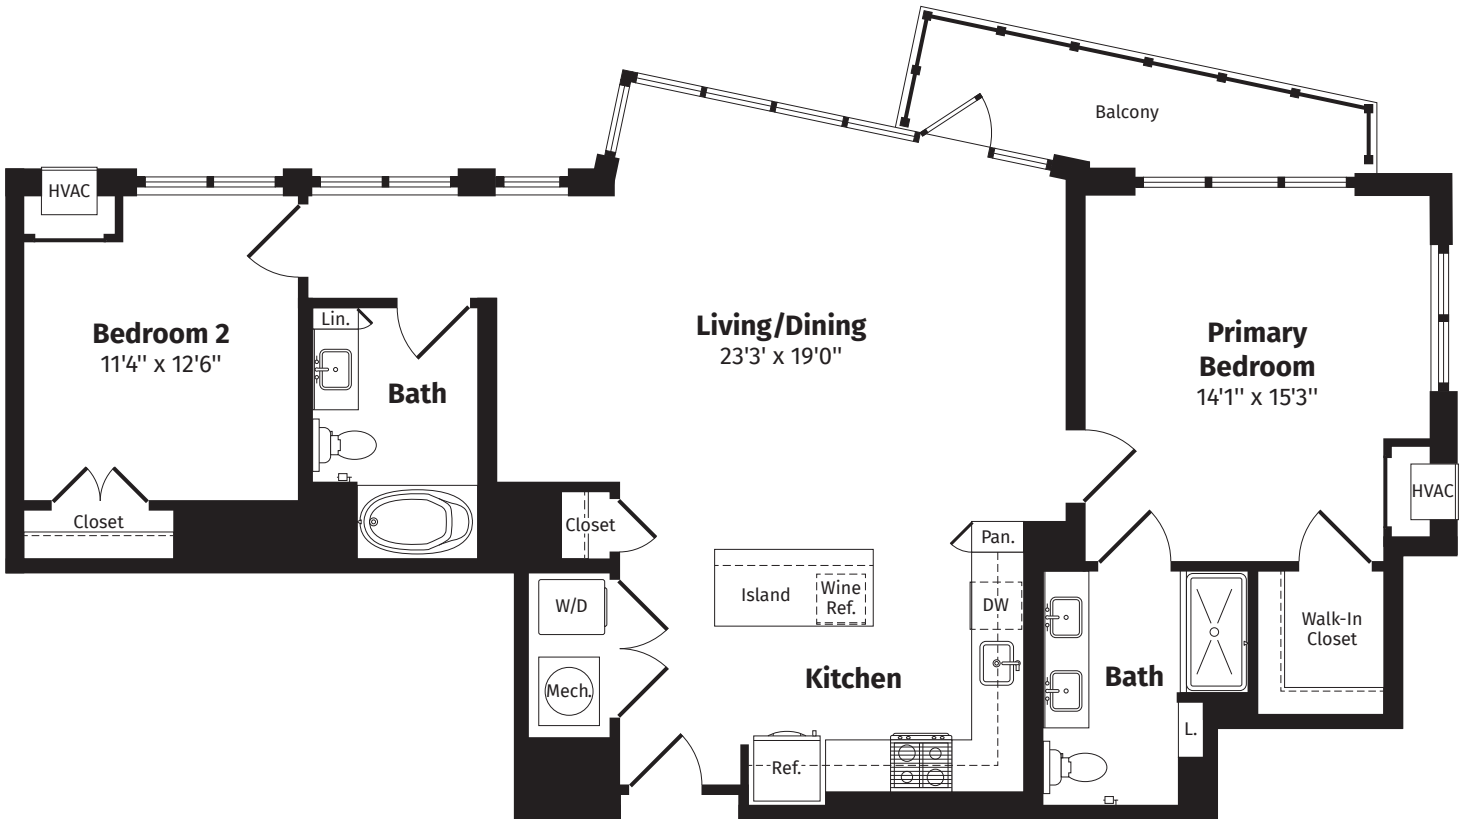

riverhouse9
AT PORT IMPERIAL

B5

1,230 Sq. Ft.* 2 BEDS | 2 BATHS | APARTMENT NUMBER:

8th-10th Floor

*All dimensions are approximate and subject to normal construction variances and tolerances. Plans may contain variations by apartment location.