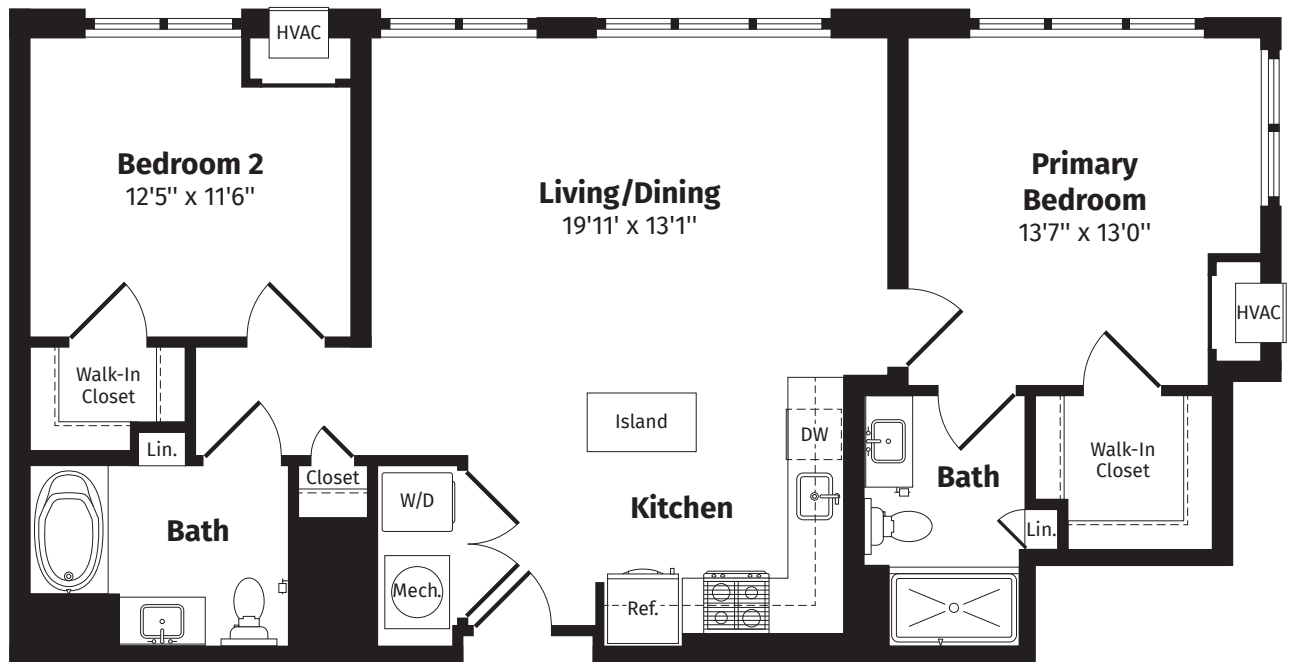

riverhouse9  
AT PORT IMPERIAL

# B6

1,045 Sq. Ft.\* 2 BEDS | 2 BATHS | APARTMENT NUMBER: .....

Balcony available on floors 6-10.

4th-5th Floor

6th-10th Floor

\*All dimensions are approximate and subject to normal construction variances and tolerances. Plans may contain variations by apartment location.