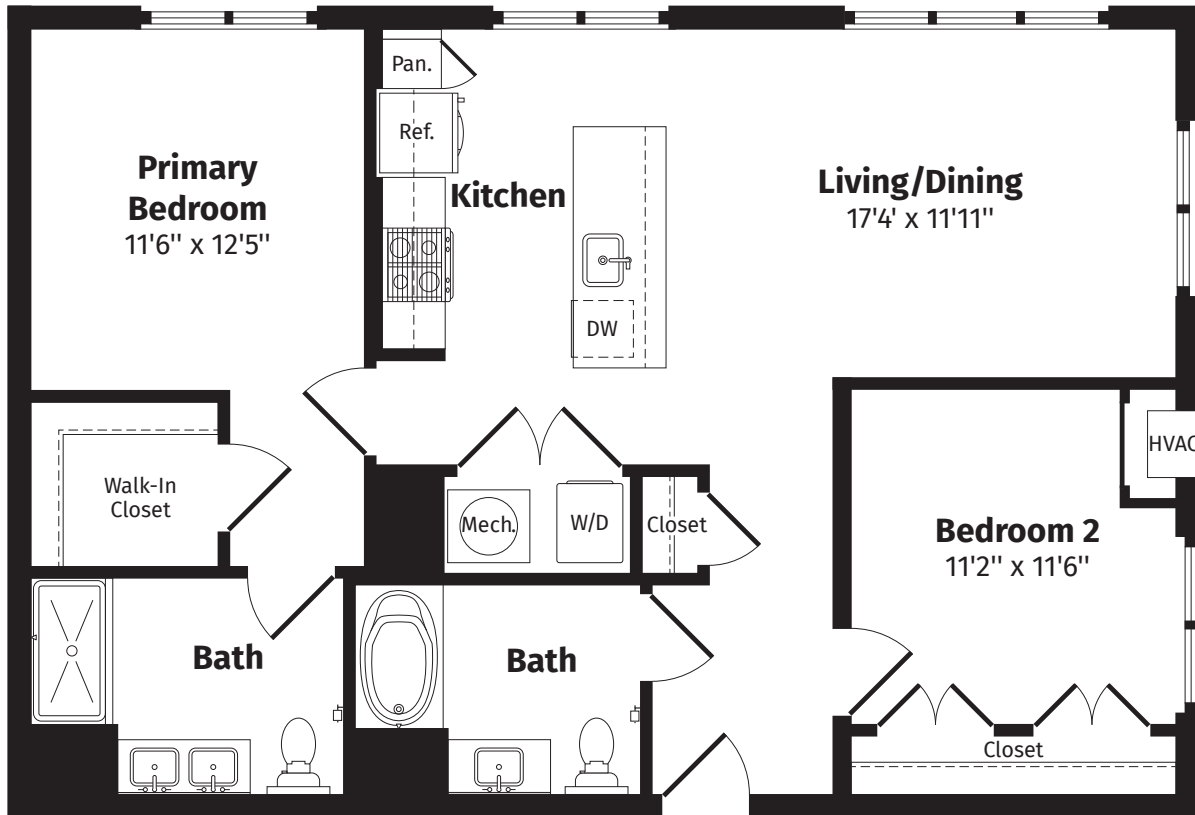

riverhouse9  
AT PORT IMPERIAL

**B7**

1,031 Sq. Ft.\* 2 BEDS | 2 BATHS | APARTMENT NUMBER: .....

5th-11th Floor

\*All dimensions are approximate and subject to normal construction variances and tolerances. Plans may contain variations by apartment location.