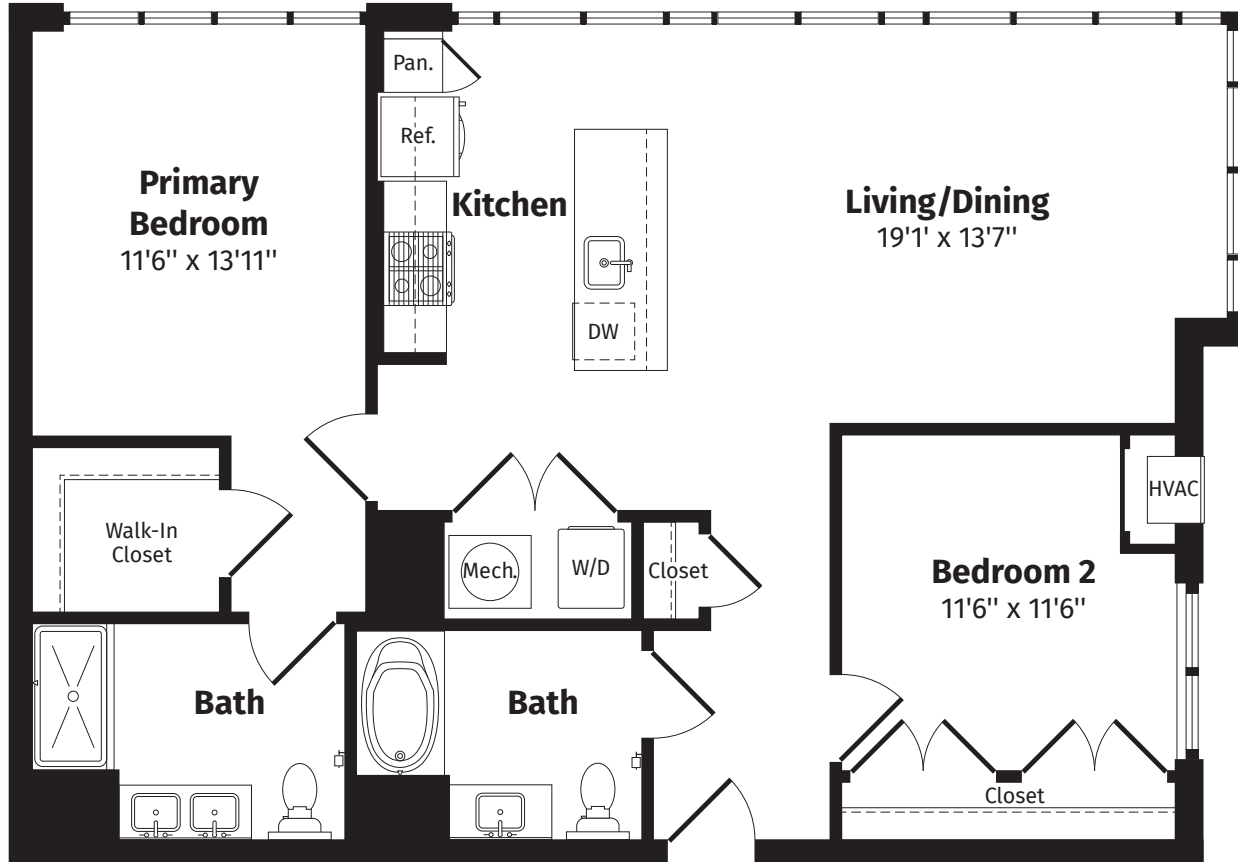

riverhouse9
AT PORT IMPERIAL

B8

1,184 Sq. Ft.* 2 BEDS | 2 BATHS | APARTMENT NUMBER:

6th and 10th Floor

*All dimensions are approximate and subject to normal construction variances and tolerances. Plans may contain variations by apartment location.