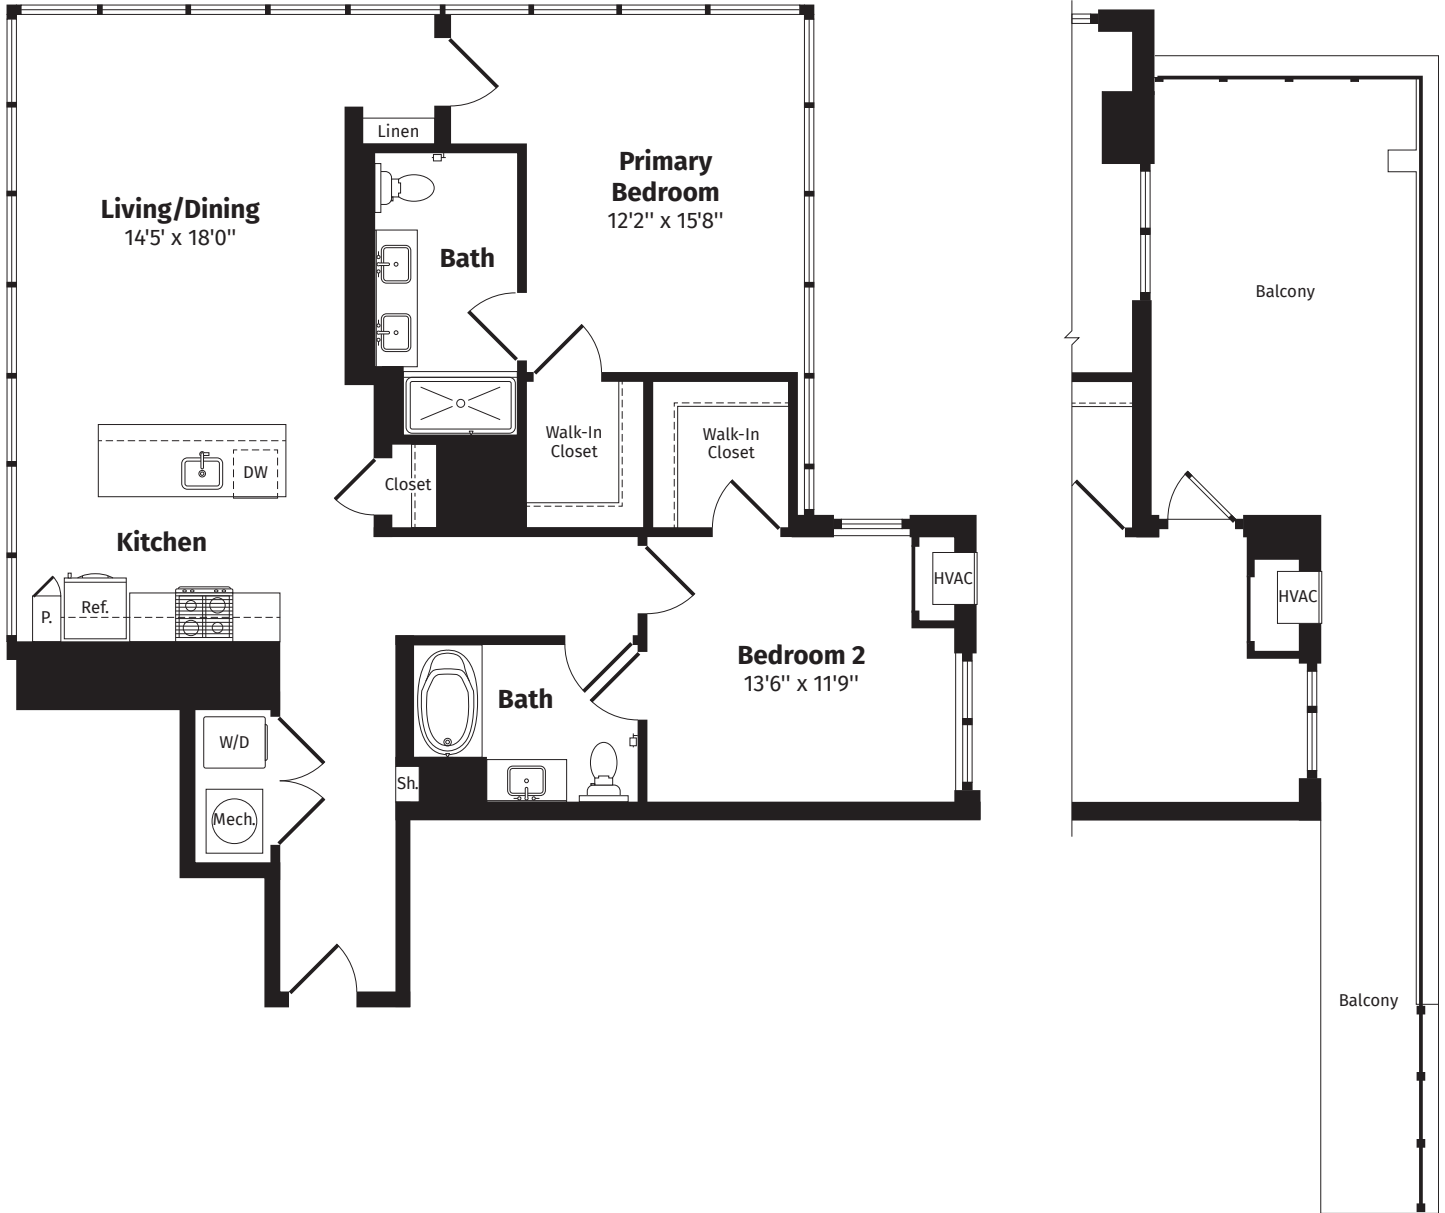

riverhouse9
AT PORT IMPERIAL

B9

1,261 Sq. Ft.* 2 BEDS | 2 BATHS | APARTMENT NUMBER:

Windows vary on the B9 floor plans.

3rd Floor

6th-10th Floor

*All dimensions are approximate and subject to normal construction variances and tolerances. Plans may contain variations by apartment location.

riverhouse9
AT PORT IMPERIAL

B9 RIGHT BALCONY

1,261 Sq. Ft.* 2 BEDS | 2 BATHS | APARTMENT NUMBER:

Windows and outdoor spaces vary on the B9 floor plans.

4th Floor

*All dimensions are approximate and subject to normal construction variances and tolerances. Plans may contain variations by apartment location.

riverhouse9
AT PORT IMPERIAL

B9 LEFT BALCONY

1,261 Sq. Ft.* 2 BEDS | 2 BATHS | APARTMENT NUMBER:

Windows and outdoor spaces vary on the B9 floor plans.

5th-10th Floor

*All dimensions are approximate and subject to normal construction variances and tolerances. Plans may contain variations by apartment location.