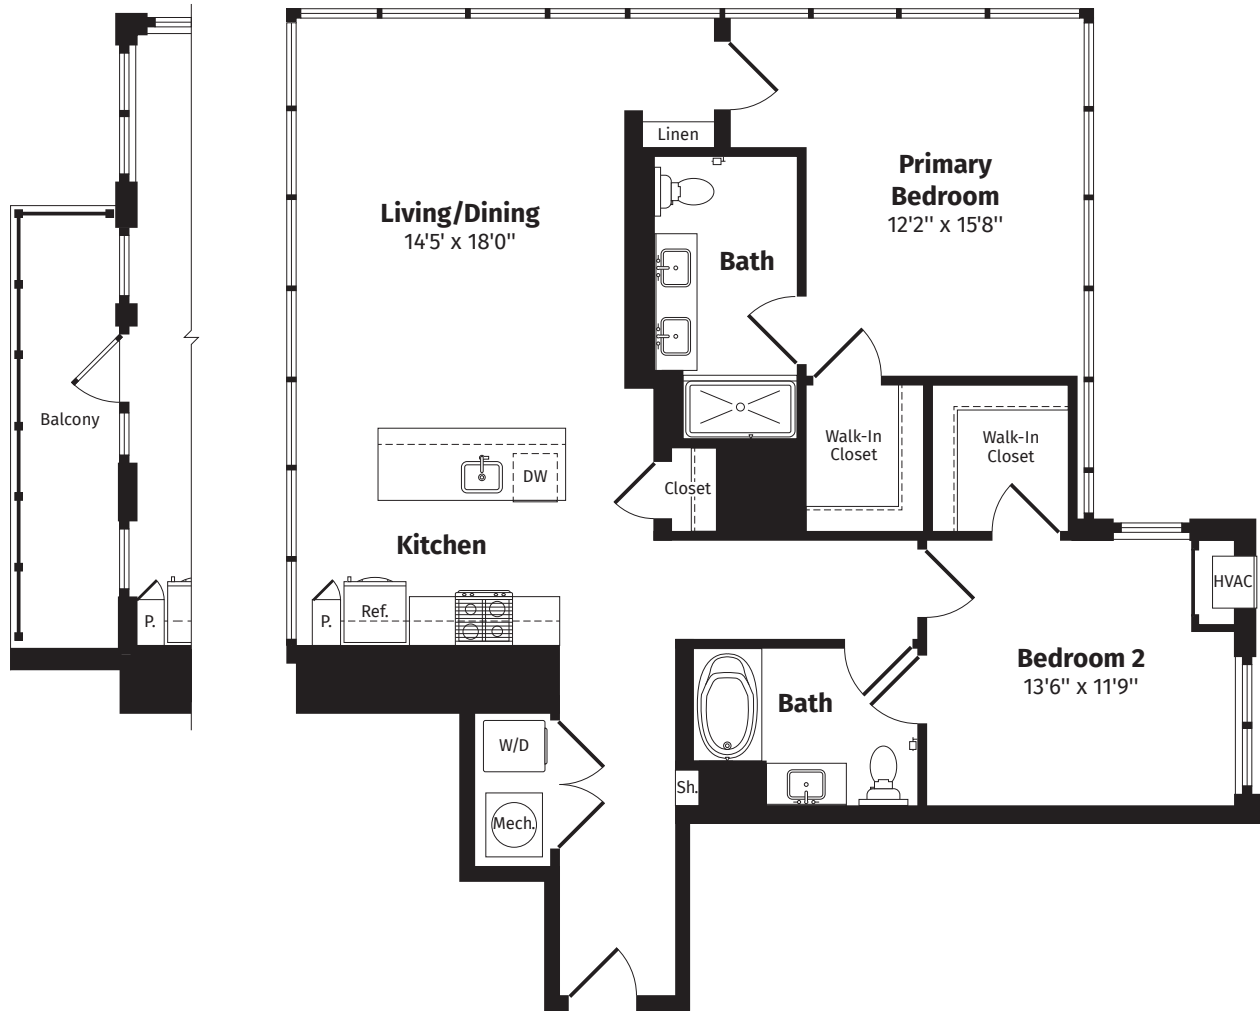

riverhouse9
AT PORT IMPERIAL

B9

1,261 Sq. Ft.* 2 BEDS | 2 BATHS | APARTMENT NUMBER:

Windows vary on the B9 floor plans.

3rd Floor

6th-10th Floor

*All dimensions are approximate and subject to normal construction variances and tolerances. Plans may contain variations by apartment location.

riverhouse9
AT PORT IMPERIAL

B9 RIGHT BALCONY

1,261 Sq. Ft.* 2 BEDS | 2 BATHS | APARTMENT NUMBER:

Windows and outdoor spaces vary on the B9 floor plans.

4th Floor

*All dimensions are approximate and subject to normal construction variances and tolerances. Plans may contain variations by apartment location.

riverhouse9
AT PORT IMPERIAL

B9 LEFT BALCONY

1,261 Sq. Ft.* 2 BEDS | 2 BATHS | APARTMENT NUMBER:

Windows and outdoor spaces vary on the B9 floor plans.

5th-10th Floor

*All dimensions are approximate and subject to normal construction variances and tolerances. Plans may contain variations by apartment location.