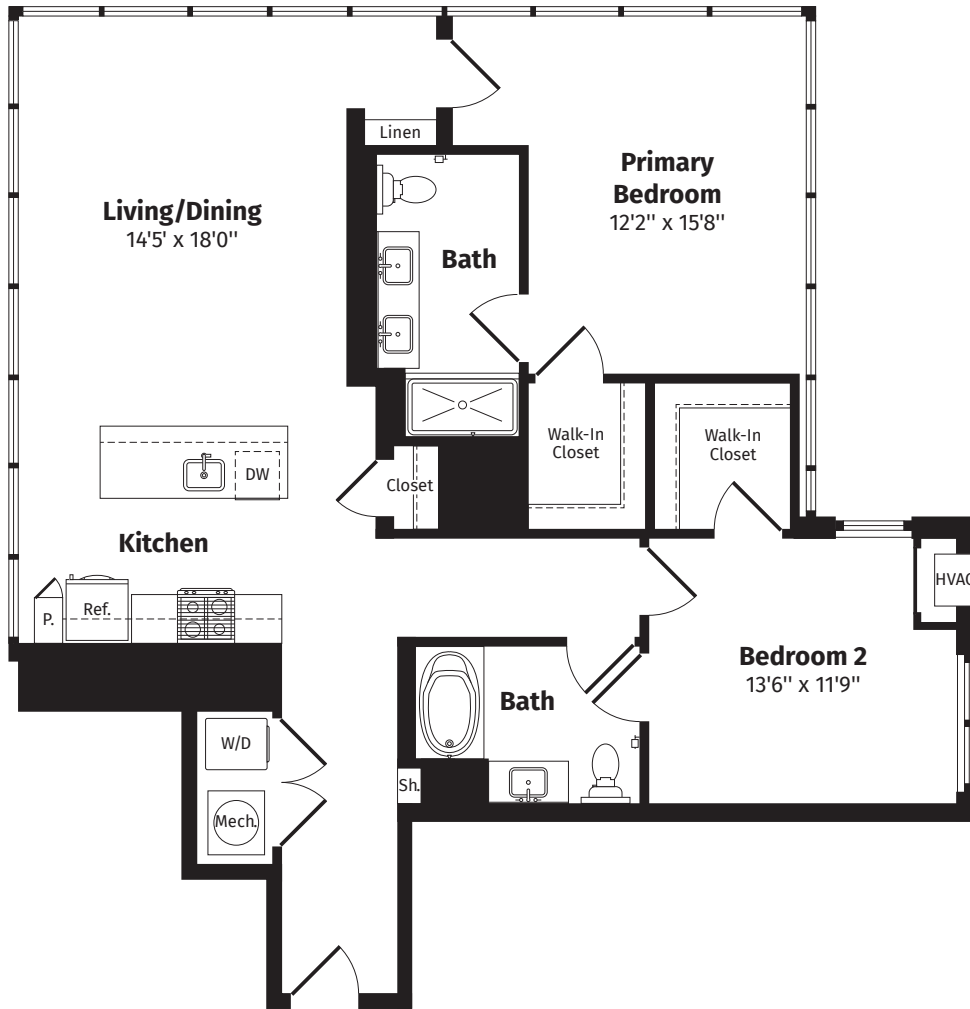

riverhouse9
AT PORT IMPERIAL

B9

1,261 Sq. Ft.* 2 BEDS | 2 BATHS | APARTMENT NUMBER:

Windows vary on the B9 floor plans.

3rd Floor

6th-10th Floor

*All dimensions are approximate and subject to normal construction variances and tolerances. Plans may contain variations by apartment location.

riverhouse9
AT PORT IMPERIAL

B9 RIGHT BALCONY

1,261 Sq. Ft.* 2 BEDS | 2 BATHS | APARTMENT NUMBER:

Windows and outdoor spaces vary on the B9 floor plans.

4th Floor

*All dimensions are approximate and subject to normal construction variances and tolerances. Plans may contain variations by apartment location.

riverhouse9
AT PORT IMPERIAL

B9 LEFT BALCONY

1,261 Sq. Ft.* 2 BEDS | 2 BATHS | APARTMENT NUMBER:

Windows and outdoor spaces vary on the B9 floor plans.

5th-10th Floor

*All dimensions are approximate and subject to normal construction variances and tolerances. Plans may contain variations by apartment location.