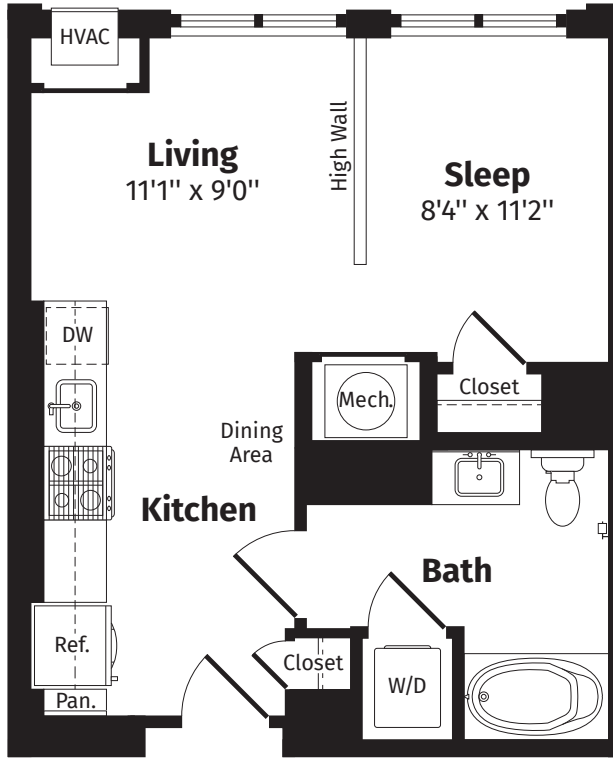

riverhouse9  
AT PORT IMPERIAL

S1

465 Sq. Ft.\* STUDIO | 1 BATH | APARTMENT NUMBER: .....

TerraCe available on 4th floor only.

4th Floor

5th-10th Floor

\*All dimensions are approximate and subject to normal construction variances and tolerances. Plans may contain variations by apartment location.