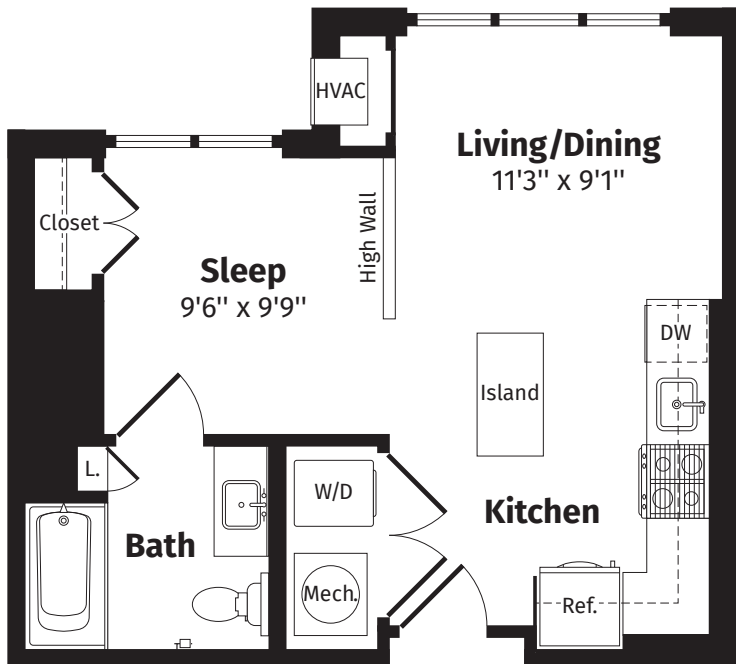

riverhouse9  
AT PORT IMPERIAL

S2

446 Sq. Ft.\* STUDIO | 1 BATH | APARTMENT NUMBER: .....

4th-11th Floor

\*All dimensions are approximate and subject to normal construction variances and tolerances. Plans may contain variations by apartment location.