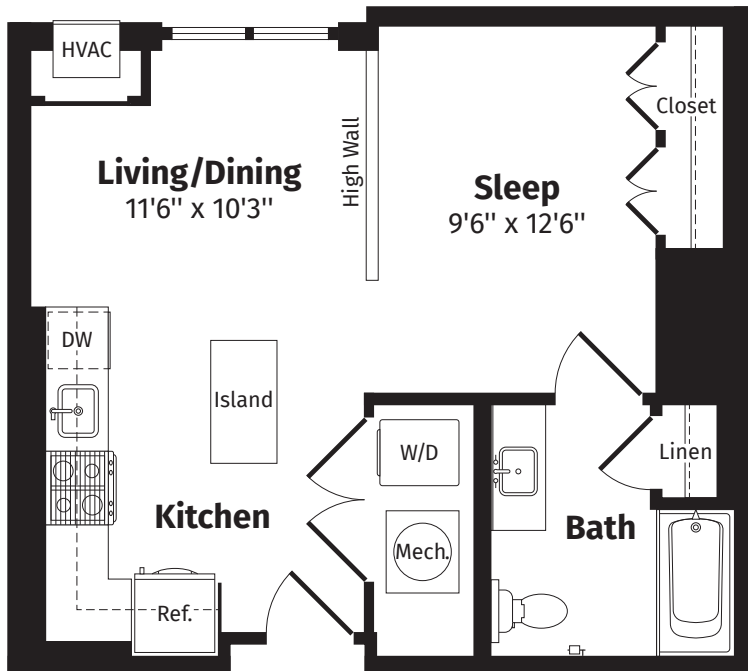

riverhouse9
AT PORT IMPERIAL

S3

474 Sq. Ft.* STUDIO | 1 BATH | APARTMENT NUMBER:

4th-11th Floor

*All dimensions are approximate and subject to normal construction variances and tolerances. Plans may contain variations by apartment location.