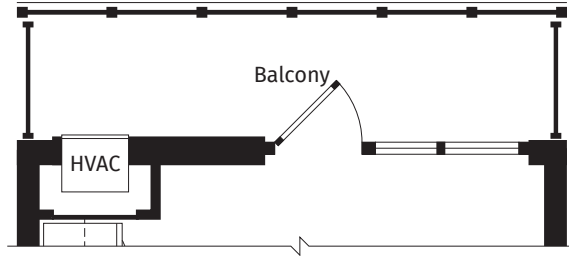

riverhouse9
AT PORT IMPERIAL

S4 BALCONY

490 Sq. Ft.* STUDIO | 1 BATH | APARTMENT NUMBER: .....

5th-11th Floor

*All dimensions are approximate and subject to normal construction variances and tolerances. Plans may contain variations by apartment location.