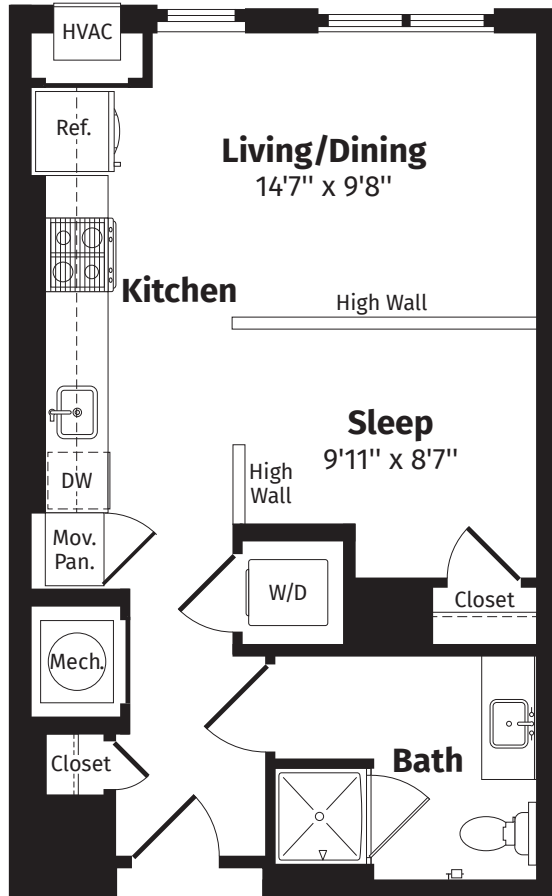

riverhouse9  
AT PORT IMPERIAL

S4

490 Sq. Ft.\* STUDIO | 1 BATH | APARTMENT NUMBER: .....

4th Floor

5th-11th Floor

\*All dimensions are approximate and subject to normal construction variances and tolerances. Plans may contain variations by apartment location.

riverhouse9  
AT PORT IMPERIAL

# S4 PATIO

490 Sq. Ft.\* STUDIO | 1 BATH | APARTMENT NUMBER: .....

4th Floor

\*All dimensions are approximate and subject to normal construction variances and tolerances. Plans may contain variations by apartment location.

# S4 BALCONY

490 Sq. Ft.\* STUDIO | 1 BATH | APARTMENT NUMBER: .....

5th-11th Floor

\*All dimensions are approximate and subject to normal construction variances and tolerances. Plans may contain variations by apartment location.