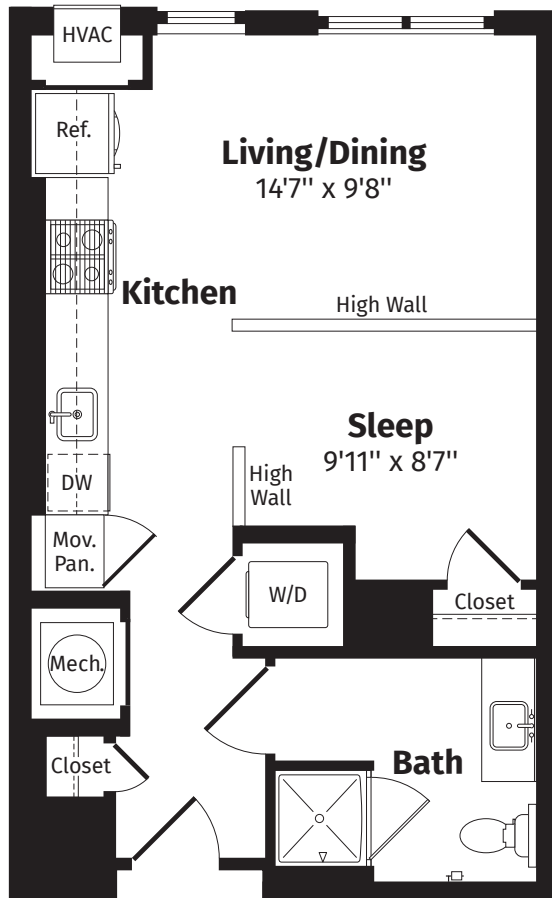

riverhouse9  
AT PORT IMPERIAL

S4

490 Sq. Ft.\* STUDIO | 1 BATH | APARTMENT NUMBER: .....

4th Floor

5th-11th Floor

\*All dimensions are approximate and subject to normal construction variances and tolerances. Plans may contain variations by apartment location.

# S4 PATIO

490 Sq. Ft.\* STUDIO | 1 BATH | APARTMENT NUMBER: .....

4th Floor

\*All dimensions are approximate and subject to normal construction variances and tolerances. Plans may contain variations by apartment location.

riverhouse9  
AT PORT IMPERIAL

# S4 BALCONY

490 Sq. Ft.\* STUDIO | 1 BATH | APARTMENT NUMBER: .....

5th-11th Floor

\*All dimensions are approximate and subject to normal construction variances and tolerances. Plans may contain variations by apartment location.