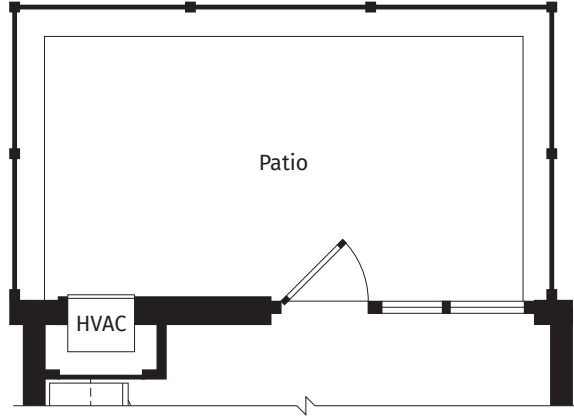

riverhouse9  
AT PORT IMPERIAL

S4

490 Sq. Ft.\* STUDIO | 1 BATH | APARTMENT NUMBER: .....

4th Floor

5th-11th Floor

\*All dimensions are approximate and subject to normal construction variances and tolerances. Plans may contain variations by apartment location.

# S4 PATIO

490 Sq. Ft.\* STUDIO | 1 BATH | APARTMENT NUMBER: .....

4th Floor

\*All dimensions are approximate and subject to normal construction variances and tolerances. Plans may contain variations by apartment location.