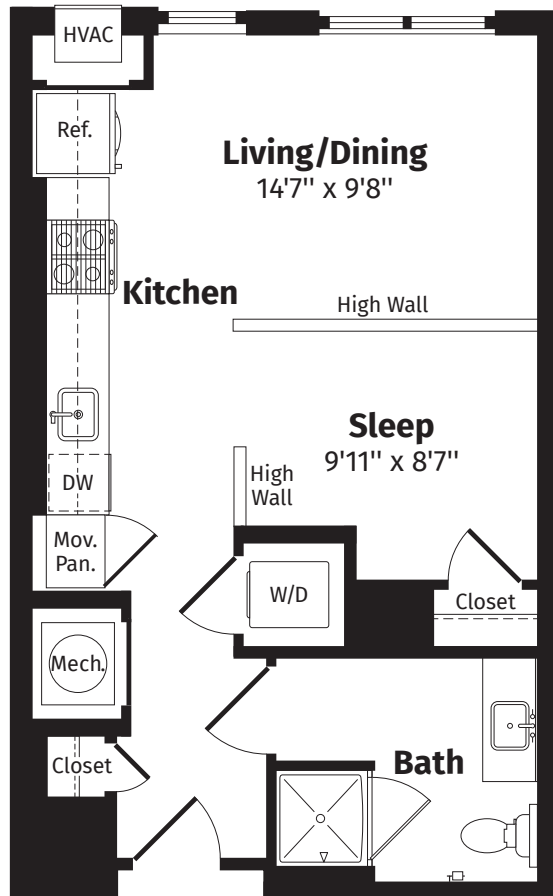

riverhouse9  
AT PORT IMPERIAL

S4

490 Sq. Ft.\* STUDIO | 1 BATH | APARTMENT NUMBER: .....

4th Floor

5th-11th Floor

\*All dimensions are approximate and subject to normal construction variances and tolerances. Plans may contain variations by apartment location.

riverhouse9  
AT PORT IMPERIAL

# S4 PATIO

490 Sq. Ft.\* STUDIO | 1 BATH | APARTMENT NUMBER: .....

4th Floor

\*All dimensions are approximate and subject to normal construction variances and tolerances. Plans may contain variations by apartment location.

# S4 BALCONY

490 Sq. Ft.\* STUDIO | 1 BATH | APARTMENT NUMBER: .....

5th-11th Floor

\*All dimensions are approximate and subject to normal construction variances and tolerances. Plans may contain variations by apartment location.