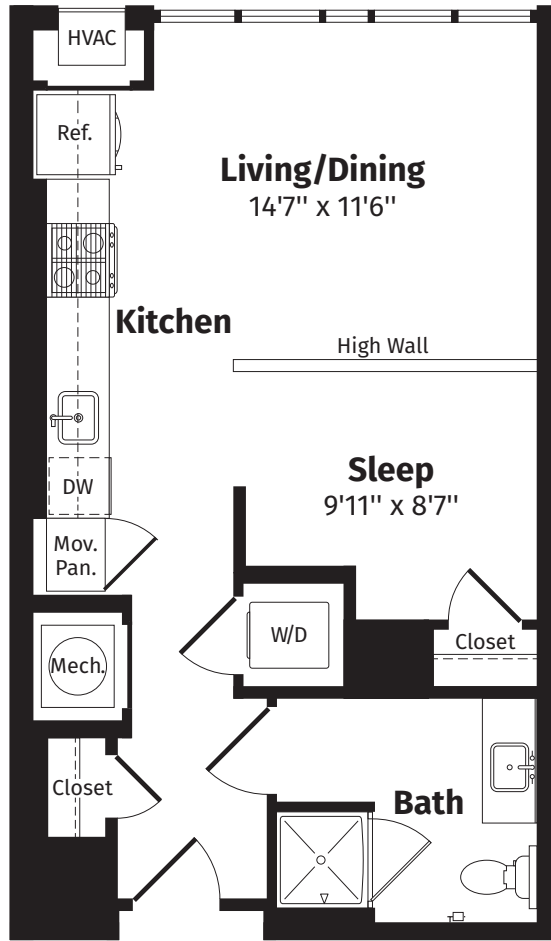

riverhouse9  
AT PORT IMPERIAL

S5

521 Sq. Ft.\* STUDIO | 1 BATH | APARTMENT NUMBER: .....

4th Floor

6th Floor

8th Floor

10th Floor

\*All dimensions are approximate and subject to normal construction variances and tolerances. Plans may contain variations by apartment location.